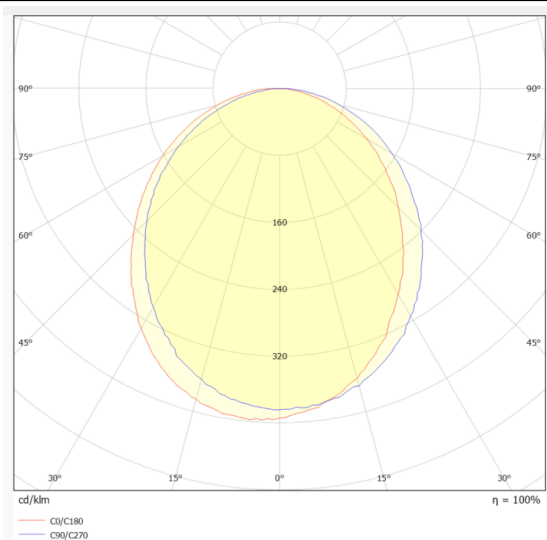

Linear diffuser tracklight

Lavov tracklight from the family CABINET type Linear diffuser tracklight with a power of 8W and a 100° beam angle. Finished in white colour. With a total lumen output of 800lm and a luminous efficiency of 100lm/W. CCT 3000K. Driver ON-OFF, No-dim. Made in Aluminium body and PC diffuser.

Dimensions

Product dimensions (mm) **L255*W18*H12mm**

Scheme

Photometry

Item code	86.TL21.1301.01
Product type	Indoor
Category	Tracklights
Family	CABINET
Subfamily	Linear diffuser tracklight
Pictograms	

Product

Real power (W)	8
Real luminous flux (Lm)	800
Luminous efficiency (Lm/W)	100
Beam angle (°)	100°
Colour	white
Control gear included	YES
Control gear	ON-OFF, No-dim
Flicker Free	Yes
Light source	LED
Type of LED	SMD
Average life time (h)	50000hrs L80 B10
Colour temperature (K)	3000
Colour consistency (SDCM)	SDCM3
CRI	90