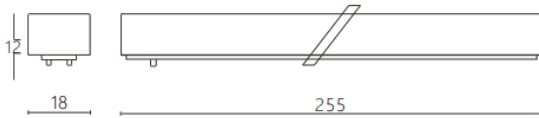

Linear diffuser tracklight

Lavov tracklight from the family CABINET type Linear diffuser tracklight with a power of 8W and a 100° beam angle. Finished in white colour. With a total lumen output of 800lm and a luminous efficiency of 100lm/W. CCT 3000K. Driver ON-OFF, No-dim. Made in Aluminium body and PC diffuser.

Dimensions

Product dimensions (mm) **L255*W18*H12mm**

Scheme

Photometry

Item code	86.TL21.1301.01
Product type	Indoor
Category	Tracklights
Family	CABINET
Subfamily	Linear diffuser tracklight
Pictograms	

Product	
Real power (W)	8
Real luminous flux (Lm)	800
Luminous efficiency (Lm/W)	100
Beam angle (º)	100°
Colour	white
Control gear included	YES
Control gear	ON-OFF, No-dim
Flicker Free	Yes
Light source	LED
Type of LED	SMD
Average life time (h)	50000hrs L80 B10
Colour temperature (K)	3000
Colour consistency (SDCM)	SDCM<3
CRI	90