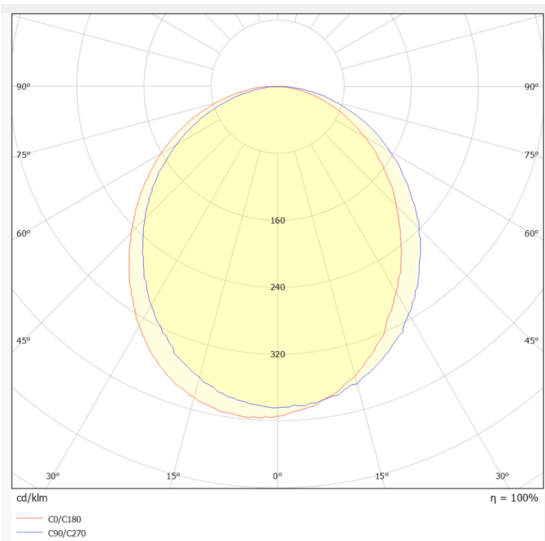

Linear diffuser tracklight

Lavov tracklight from the family CABINET type Linear diffuser tracklight with a power of 8W and a 100° beam angle. Finished in white colour. With a total lumen output of 800lm and a luminous efficiency of 100lm/W. CCT 3000K. Driver ON-OFF, No-dim. Made in Aluminium body and PC diffuser.

Dimensions

Product dimensions (mm) **L255*W18*H12mm**

Scheme

Photometry

Item code	86.TL21.1301.01
Product type	Indoor
Category	Tracklights
Family	CABINET
Subfamily	Linear diffuser tracklight
Pictograms	

Product	
Real power (W)	8
Real luminous flux (Lm)	800
Luminous efficiency (Lm/W)	100
Beam angle (º)	100°
Colour	white
Control gear included	YES
Control gear	ON-OFF, No-dim
Flicker Free	Yes
Light source	LED
Type of LED	SMD
Average life time (h)	50000hrs L80 B10
Colour temperature (K)	3000
Colour consistency (SDCM)	SDCM<3
CRI	90