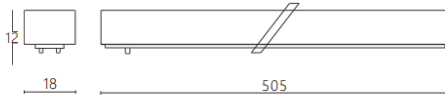

### Linear diffuser tracklight

Lavov tracklight from the family CABINET type Linear diffuser tracklight with a power of 16W and a 100° beam angle. Finished in white colour. With a total lumen output of 1600lm and a luminous efficiency of 100lm/W. CCT 2700K. Driver ON-OFF, No-dim. Made in Aluminium body and PC diffuser.

### Dimensions

Product dimensions (mm) **L505\*W18\*H12mm**

### Scheme

Item code	<b>86.TL21.2201.01</b>
Product type	<b>Indoor</b>
Category	<b>Tracklights</b>
Family	<b>CABINET</b>
Subfamily	<b>Linear diffuser tracklight</b>
Pictograms	

Product	
Real power (W)	<b>16</b>
Real luminous flux (Lm)	<b>1600</b>
Luminous efficiency (Lm/W)	<b>100</b>
Beam angle (&ordm;)	<b>100°</b>
Colour	<b>white</b>
Control gear included	<b>YES</b>
Control gear	<b>ON-OFF, No-dim</b>
Flicker Free	<b>Yes</b>
Light source	<b>LED</b>
Type of LED	<b>SMD</b>
Average life time (h)	<b>50000hrs L80 B10</b>
Colour temperature (K)	<b>2700</b>
Colour consistency (SDCM)	<b>SDCM&lt;3</b>
CRI	<b>90</b>