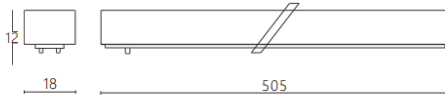

Scheme

Item code	86.TL21.2201.01
Product type	Indoor
Category	Tracklights
Family	CABINET
Subfamily	Linear diffuser tracklight
Pictograms	

Product	
Real power (W)	16
Real luminous flux (Lm)	1600
Luminous efficiency (Lm/W)	100
Beam angle (&ordm;)	100°
Colour	white
Control gear included	YES
Control gear	ON-OFF, No-dim
Flicker Free	Yes
Light source	LED
Type of LED	SMD
Average life time (h)	50000hrs L80 B10
Colour temperature (K)	2700
Colour consistency (SDCM)	SDCM<3
CRI	90