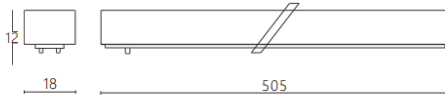

Linear diffuser tracklight

Lavov tracklight from the family CABINET type Linear diffuser tracklight with a power of 16W and a 100° beam angle. Finished in white colour. With a total lumen output of 1600lm and a luminous efficiency of 100lm/W. CCT 3000K. Driver ON-OFF, No-dim. Made in Aluminium body and PC diffuser.

Dimensions

Product dimensions (mm) **L505*W18*H12mm**

Scheme

Item code	86.TL21.2301.01
Product type	Indoor
Category	Tracklights
Family	CABINET
Subfamily	Linear diffuser tracklight
Pictograms	

Product	
Real power (W)	16
Real luminous flux (Lm)	1600
Luminous efficiency (Lm/W)	100
Beam angle (º)	100°
Colour	white
Control gear included	YES
Control gear	ON-OFF, No-dim
Flicker Free	Yes
Light source	LED
Type of LED	SMD
Average life time (h)	50000hrs L80 B10
Colour temperature (K)	3000
Colour consistency (SDCM)	SDCM<3
CRI	90