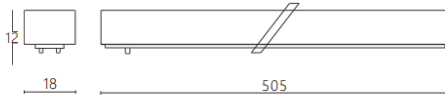

Linear diffuser tracklight

Lavov tracklight from the family CABINET type Linear diffuser tracklight with a power of 16W and a 100° beam angle. Finished in white colour. With a total lumen output of 1600lm and a luminous efficiency of 100lm/W. CCT 3000K. Driver ON-OFF, No-dim. Made in Aluminium body and PC diffuser.

Dimensions

Product dimensions (mm) **L505*W18*H12mm**

Scheme

Item code	86.TL21.2301.01
Product type	Indoor
Category	Tracklights
Family	CABINET
Subfamily	Linear diffuser tracklight
Pictograms	

Product	
Real power (W)	16
Real luminous flux (Lm)	1600
Luminous efficiency (Lm/W)	100
Beam angle (°)	100°
Colour	white
Control gear included	YES
Control gear	ON-OFF, No-dim
Flicker Free	Yes
Light source	LED
Type of LED	SMD
Average life time (h)	50000hrs L80 B10
Colour temperature (K)	3000
Colour consistency (SDCM)	SDCM3
CRI	90