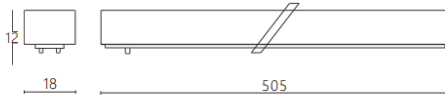

Linear diffuser tracklight

Lavov tracklight from the family CABINET type Linear diffuser tracklight with a power of 16W and a 100° beam angle. Finished in white colour. With a total lumen output of 1600lm and a luminous efficiency of 100lm/W. CCT 4000K. Driver ON-OFF, No-dim. Made in Aluminium body and PC diffuser.

Dimensions

Product dimensions (mm) **L505*W18*H12mm**

Scheme

Item code	86.TL21.2401.01
Product type	Indoor
Category	Tracklights
Family	CABINET
Subfamily	Linear diffuser tracklight
Pictograms	

Product	
Real power (W)	16
Real luminous flux (Lm)	1600
Luminous efficiency (Lm/W)	100
Beam angle (º)	100°
Colour	white
Control gear included	YES
Control gear	ON-OFF, No-dim
Flicker Free	Yes
Light source	LED
Type of LED	SMD
Average life time (h)	50000hrs L80 B10
Colour temperature (K)	4000
Colour consistency (SDCM)	SDCM<3
CRI	90