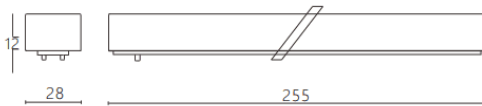

Linear diffuser tracklight

Lavov tracklight from the family CABINET type Linear diffuser tracklight with a power of 8W and a 100° beam angle. Finished in white colour. With a total lumen output of 800lm and a luminous efficiency of 100lm/W. CCT 2700K. Driver ON-OFF, No-dim. Made in Aluminium body and PC diffuser.

Dimensions

Product dimensions (mm) **L255*W28*H12mm**

Scheme

Item code	86.TL22.1201.01
Product type	Indoor
Category	Tracklights
Family	CABINET
Subfamily	Linear diffuser tracklight
Pictograms	

Product

Real power (W)	8
Real luminous flux (Lm)	800
Luminous efficiency (Lm/W)	100
Beam angle (°)	100°
Colour	white
Control gear included	YES
Control gear	ON-OFF, No-dim
Flicker Free	Yes
Light source	LED
Type of LED	SMD
Average life time (h)	50000hrs L80 B10
Colour temperature (K)	2700
Colour consistency (SDCM)	SDCM3
CRI	90