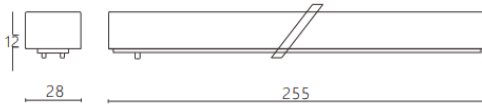

Linear diffuser tracklight

Lavov tracklight from the family CABINET type Linear diffuser tracklight with a power of 8W and a 100° beam angle. Finished in black colour. With a total lumen output of 800lm and a luminous efficiency of 100lm/W. CCT 2700K. Driver ON-OFF, No-dim. Made in Aluminium body and PC diffuser.

Dimensions

Product dimensions (mm) **L255*W28*H12mm**

Scheme

Item code	86.TL22.1201.02
Product type	Indoor
Category	Tracklights
Family	CABINET
Subfamily	Linear diffuser tracklight
Pictograms	

Product	
Real power (W)	8
Real luminous flux (Lm)	800
Luminous efficiency (Lm/W)	100
Beam angle (°)	100°
Colour	black
Control gear included	YES
Control gear	ON-OFF, No-dim
Flicker Free	Yes
Light source	LED
Type of LED	SMD
Average life time (h)	50000hrs L80 B10
Colour temperature (K)	2700
Colour consistency (SDCM)	SDCM3
CRI	90