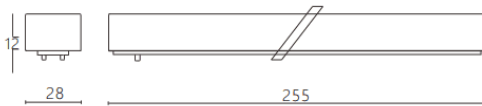

Linear diffuser tracklight

Lavov tracklight from the family CABINET type Linear diffuser tracklight with a power of 8W and a 100° beam angle. Finished in black colour. With a total lumen output of 800lm and a luminous efficiency of 100lm/W. CCT 2700K. Driver ON-OFF, No-dim. Made in Aluminium body and PC diffuser.

Dimensions

Product dimensions (mm) **L255*W28*H12mm**

Scheme

Item code	86.TL22.1201.02
Product type	Indoor
Category	Tracklights
Family	CABINET
Subfamily	Linear diffuser tracklight
Pictograms	

Product	
Real power (W)	8
Real luminous flux (Lm)	800
Luminous efficiency (Lm/W)	100
Beam angle (º)	100°
Colour	black
Control gear included	YES
Control gear	ON-OFF, No-dim
Flicker Free	Yes
Light source	LED
Type of LED	SMD
Average life time (h)	50000hrs L80 B10
Colour temperature (K)	2700
Colour consistency (SDCM)	SDCM<3
CRI	90