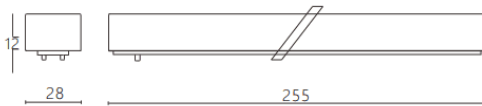

### Linear diffuser tracklight

Lavov tracklight from the family CABINET type Linear diffuser tracklight with a power of 8W and a 100° beam angle. Finished in white colour. With a total lumen output of 800lm and a luminous efficiency of 100lm/W. CCT 3000K. Driver ON-OFF, No-dim. Made in Aluminium body and PC diffuser.

### Dimensions

Product dimensions (mm) **L255\*W28\*H12mm**

### Photometry

Item code	<b>86.TL22.1301.01</b>
Product type	<b>Indoor</b>
Category	<b>Tracklights</b>
Family	<b>CABINET</b>
Subfamily	<b>Linear diffuser tracklight</b>
Pictograms	

Product	
Real power (W)	<b>8</b>
Real luminous flux (Lm)	<b>800</b>
Luminous efficiency (Lm/W)	<b>100</b>
Beam angle (&ordm;)	<b>100°</b>
Colour	<b>white</b>
Control gear included	<b>YES</b>
Control gear	<b>ON-OFF, No-dim</b>
Flicker Free	<b>Yes</b>
Light source	<b>LED</b>
Type of LED	<b>SMD</b>
Average life time (h)	<b>50000hrs L80 B10</b>
Colour temperature (K)	<b>3000</b>
Colour consistency (SDCM)	<b>SDCM&lt;3</b>
CRI	<b>90</b>