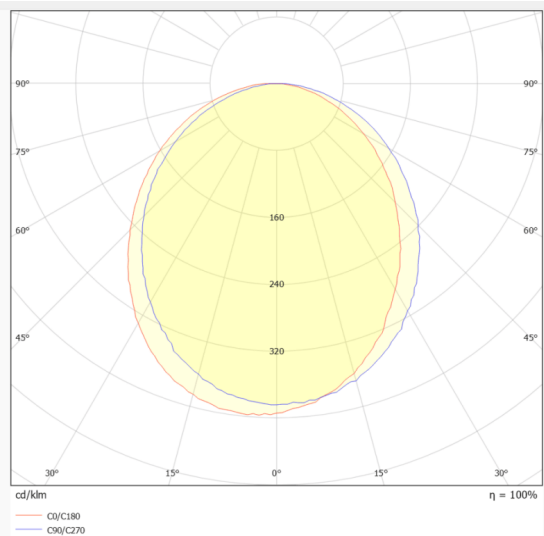

Linear diffuser tracklight

Lavov tracklight from the family CABINET type Linear diffuser tracklight with a power of 8W and a 100° beam angle. Finished in white colour. With a total lumen output of 800lm and a luminous efficiency of 100lm/W. CCT 3000K. Driver ON-OFF, No-dim. Made in Aluminium body and PC diffuser.

Dimensions

Product dimensions (mm) **L255*W28*H12mm**

Scheme

Photometry

Item code	86.TL22.1301.01
Product type	Indoor
Category	Tracklights
Family	CABINET
Subfamily	Linear diffuser tracklight
Pictograms	

Product	
Real power (W)	8
Real luminous flux (Lm)	800
Luminous efficiency (Lm/W)	100
Beam angle (°)	100°
Colour	white
Control gear included	YES
Control gear	ON-OFF, No-dim
Flicker Free	Yes
Light source	LED
Type of LED	SMD
Average life time (h)	50000hrs L80 B10
Colour temperature (K)	3000
Colour consistency (SDCM)	SDCM3
CRI	90