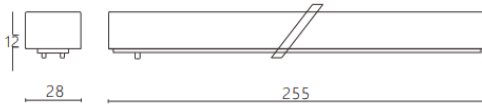

Linear diffuser tracklight

Lavov tracklight from the family CABINET type Linear diffuser tracklight with a power of 8W and a 100° beam angle. Finished in white colour. With a total lumen output of 800lm and a luminous efficiency of 100lm/W. CCT 3000K. Driver ON-OFF, No-dim. Made in Aluminium body and PC diffuser.

Dimensions

Product dimensions (mm) **L255*W28*H12mm**

Scheme

Photometry

Item code	86.TL22.1301.01
Product type	Indoor
Category	Tracklights
Family	CABINET
Subfamily	Linear diffuser tracklight
Pictograms	

Product	
Real power (W)	8
Real luminous flux (Lm)	800
Luminous efficiency (Lm/W)	100
Beam angle (°)	100°
Colour	white
Control gear included	YES
Control gear	ON-OFF, No-dim
Flicker Free	Yes
Light source	LED
Type of LED	SMD
Average life time (h)	50000hrs L80 B10
Colour temperature (K)	3000
Colour consistency (SDCM)	SDCM3
CRI	90