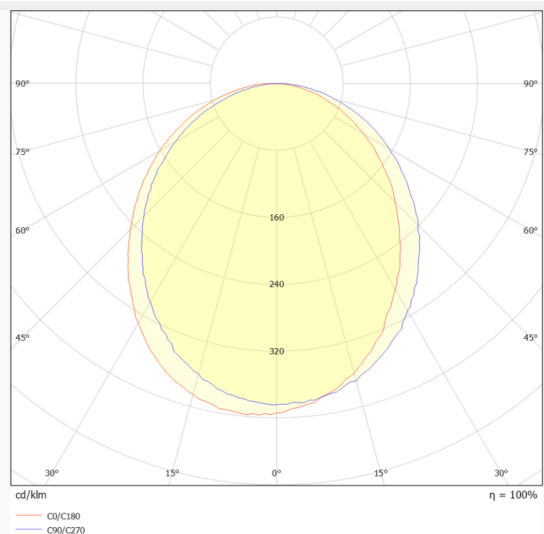

### Linear diffuser tracklight

Lavov tracklight from the family CABINET type Linear diffuser tracklight with a power of 8W and a 100° beam angle. Finished in white colour. With a total lumen output of 800lm and a luminous efficiency of 100lm/W. CCT 3000K. Driver ON-OFF, No-dim. Made in Aluminium body and PC diffuser.

### Dimensions

Product dimensions (mm) **L255\*W28\*H12mm**

### Photometry

Item code	<b>86.TL22.1301.01</b>
Product type	<b>Indoor</b>
Category	<b>Tracklights</b>
Family	<b>CABINET</b>
Subfamily	<b>Linear diffuser tracklight</b>
Pictograms	

Product	
Real power (W)	<b>8</b>
Real luminous flux (Lm)	<b>800</b>
Luminous efficiency (Lm/W)	<b>100</b>
Beam angle (&ordm;)	<b>100°</b>
Colour	<b>white</b>
Control gear included	<b>YES</b>
Control gear	<b>ON-OFF, No-dim</b>
Flicker Free	<b>Yes</b>
Light source	<b>LED</b>
Type of LED	<b>SMD</b>
Average life time (h)	<b>50000hrs L80 B10</b>
Colour temperature (K)	<b>3000</b>
Colour consistency (SDCM)	<b>SDCM&lt;3</b>
CRI	<b>90</b>