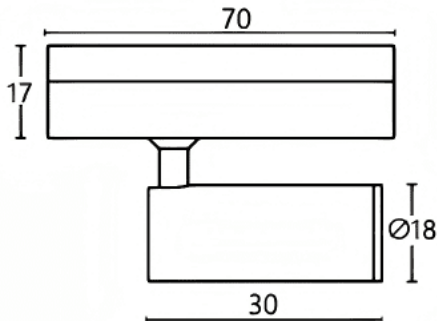

Tube tracklight

Lavov tracklight from the family CABINET type Tube tracklight with a power of 1W and a 15° beam angle. Finished in white colour. Dimensions $\varnothing 18 \times 30 \text{ mm}$. With a total lumen output of 100lm and a luminous efficiency of 100lm/W. CCT 2700K. Driver ON-OFF, No-dim. Made in Die cast body and PC lens.

Item code	86.TL23.1211.01
Product type	Indoor
Category	Tracklights
Family	CABINET
Subfamily	Tube tracklight
Pictograms	

Dimensions

Product dimensions (mm) $\varnothing 18 \times 30 \text{ mm}$

Scheme

Product	
Real power (W)	1
Real luminous flux (Lm)	100
Luminous efficiency (Lm/W)	100
Beam angle (°)	15°
Colour	white
Control gear included	YES
Control gear	ON-OFF, No-dim
Flicker Free	Yes
Light source	LED
Type of LED	SMD
Average life time (h)	50000hrs L80 B10
Colour temperature (K)	2700
Colour consistency (SDCM)	SDCM3
CRI	90