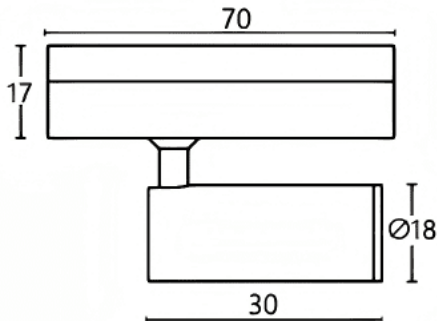

Scheme

Item code	86.TL23.1211.01
Product type	Indoor
Category	Tracklights
Family	CABINET
Subfamily	Tube tracklight
Pictograms	

Product