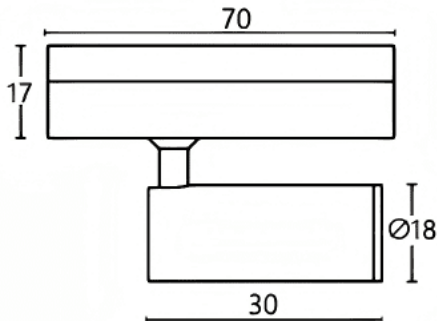

Tube tracklight

Lavov tracklight from the family CABINET type Tube tracklight with a power of 1W and a 15° beam angle. Finished in black colour. Dimensions $\varnothing 18 \times 30 \text{mm}$. With a total lumen output of 100lm and a luminous efficiency of 100lm/W. CCT 2700K. Driver ON-OFF, No-dim. Made in Die cast body and PC lens.

Dimensions

Product dimensions (mm) $\varnothing 18 \times 30 \text{mm}$

Scheme

Item code	86.TL23.1211.02
Product type	Indoor
Category	Tracklights
Family	CABINET
Subfamily	Tube tracklight
Pictograms	

Product	
Real power (W)	1
Real luminous flux (Lm)	100
Luminous efficiency (Lm/W)	100
Beam angle (º)	15°
Colour	black
Control gear included	YES
Control gear	ON-OFF, No-dim
Flicker Free	Yes
Light source	LED
Type of LED	SMD
Average life time (h)	50000hrs L80 B10
Colour temperature (K)	2700
Colour consistency (SDCM)	SDCM<3
CRI	90