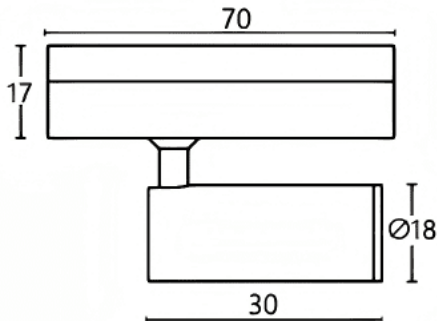

Tube tracklight

Lavov tracklight from the family CABINET type Tube tracklight with a power of 1W and a 15° beam angle. Finished in black colour. Dimensions $\varnothing 18 \times 30 \text{ mm}$. With a total lumen output of 100lm and a luminous efficiency of 100lm/W. CCT 2700K. Driver ON-OFF, No-dim. Made in Die cast body and PC lens.

Dimensions

Product dimensions (mm) $\varnothing 18 \times 30 \text{ mm}$

Scheme

Item code	86.TL23.1211.02
Product type	Indoor
Category	Tracklights
Family	CABINET
Subfamily	Tube tracklight
Pictograms	

Product	
Real power (W)	1
Real luminous flux (Lm)	100
Luminous efficiency (Lm/W)	100
Beam angle (°)	15°
Colour	black
Control gear included	YES
Control gear	ON-OFF, No-dim
Flicker Free	Yes
Light source	LED
Type of LED	SMD
Average life time (h)	50000hrs L80 B10
Colour temperature (K)	2700
Colour consistency (SDCM)	SDCM3
CRI	90