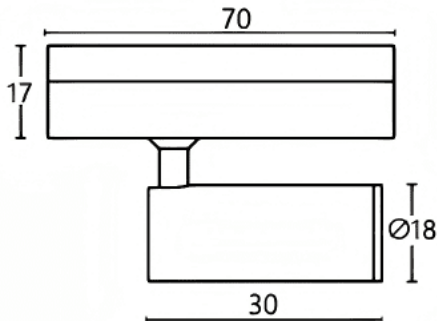

Tube tracklight

Lavov tracklight from the family CABINET type Tube tracklight with a power of 1W and a 24° beam angle. Finished in white colour. Dimensions $\varnothing 18 \times 30 \text{ mm}$. With a total lumen output of 100lm and a luminous efficiency of 100lm/W. CCT 2700K. Driver ON-OFF, No-dim. Made in Die cast body and PC lens.

Dimensions

Product dimensions (mm) $\varnothing 18 \times 30 \text{ mm}$

Scheme

Item code	86.TL23.1221.01
Product type	Indoor
Category	Tracklights
Family	CABINET
Subfamily	Tube tracklight
Pictograms	

Product	
Real power (W)	1
Real luminous flux (Lm)	100
Luminous efficiency (Lm/W)	100
Beam angle (°)	24°
Colour	white
Control gear included	YES
Control gear	ON-OFF, No-dim
Flicker Free	Yes
Light source	LED
Type of LED	SMD
Average life time (h)	50000hrs L80 B10
Colour temperature (K)	2700
Colour consistency (SDCM)	SDCM3
CRI	90