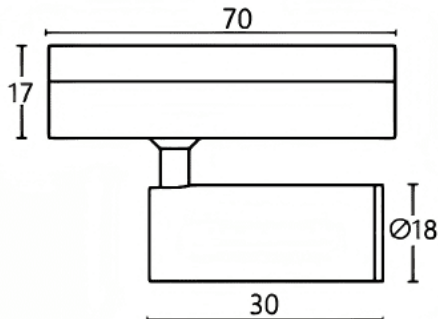

Tube tracklight

Lavov tracklight from the family CABINET type Tube tracklight with a power of 1W and a 24° beam angle. Finished in black colour. Dimensions $\varnothing 18 \times 30 \text{mm}$. With a total lumen output of 100lm and a luminous efficiency of 100lm/W. CCT 2700K. Driver ON-OFF, No-dim. Made in Die cast body and PC lens.

Dimensions

Product dimensions (mm) $\varnothing 18 \times 30 \text{mm}$

Scheme

Item code	86.TL23.1221.02
Product type	Indoor
Category	Tracklights
Family	CABINET
Subfamily	Tube tracklight
Pictograms	

Product	
Real power (W)	1
Real luminous flux (Lm)	100
Luminous efficiency (Lm/W)	100
Beam angle (º)	24°
Colour	black
Control gear included	YES
Control gear	ON-OFF, No-dim
Flicker Free	Yes
Light source	LED
Type of LED	SMD
Average life time (h)	50000hrs L80 B10
Colour temperature (K)	2700
Colour consistency (SDCM)	SDCM<3
CRI	90