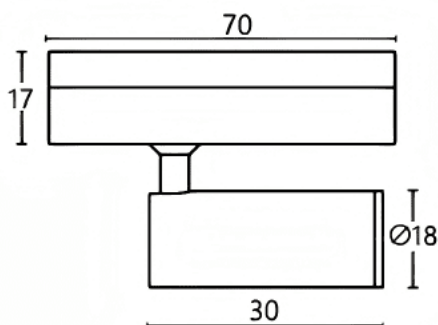

Tube tracklight

Lavov tracklight from the family CABINET type Tube tracklight with a power of 1W and a 36° beam angle. Finished in white colour. Dimensions $\varnothing 18 \times 30 \text{ mm}$. With a total lumen output of 100lm and a luminous efficiency of 100lm/W. CCT 2700K. Driver ON-OFF, No-dim. Made in Die cast body and PC lens.

Item code	86.TL23.1231.01
Product type	Indoor
Category	Tracklights
Family	CABINET
Subfamily	Tube tracklight
Pictograms	

Dimensions

Product dimensions (mm) $\varnothing 18 \times 30 \text{ mm}$

Scheme

Product	
Real power (W)	1
Real luminous flux (Lm)	100
Luminous efficiency (Lm/W)	100
Beam angle (º)	36°
Colour	white
Control gear included	YES
Control gear	ON-OFF, No-dim
Flicker Free	Yes
Light source	LED
Type of LED	SMD
Average life time (h)	50000hrs L80 B10
Colour temperature (K)	2700
Colour consistency (SDCM)	SDCM<3
CRI	90