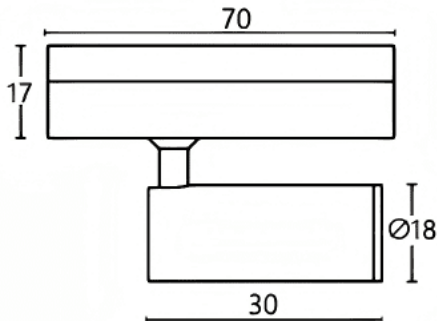

Tube tracklight

Lavov tracklight from the family CABINET type Tube tracklight with a power of 1W and a 15° beam angle. Finished in black colour. Dimensions $\varnothing 18 \times 30 \text{ mm}$. With a total lumen output of 100lm and a luminous efficiency of 100lm/W. CCT 3000K. Driver ON-OFF, No-dim. Made in Die cast body and PC lens.

Dimensions

Product dimensions (mm) $\varnothing 18 \times 30 \text{ mm}$

Scheme

Item code	86.TL23.1311.02
Product type	Indoor
Category	Tracklights
Family	CABINET
Subfamily	Tube tracklight
Pictograms	

Product	
Real power (W)	1
Real luminous flux (Lm)	100
Luminous efficiency (Lm/W)	100
Beam angle (º)	15°
Colour	black
Control gear included	YES
Control gear	ON-OFF, No-dim
Flicker Free	Yes
Light source	LED
Type of LED	SMD
Average life time (h)	50000hrs L80 B10
Colour temperature (K)	3000
Colour consistency (SDCM)	SDCM<3
CRI	90