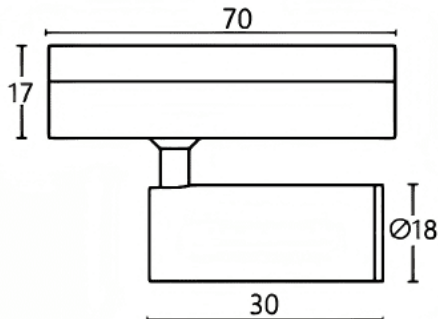

### Tube tracklight

Lavov tracklight from the family CABINET type Tube tracklight with a power of 1W and a 15° beam angle. Finished in black colour. Dimensions  $\varnothing 18 \times 30 \text{ mm}$ . With a total lumen output of 100lm and a luminous efficiency of 100lm/W. CCT 3000K. Driver ON-OFF, No-dim. Made in Die cast body and PC lens.

### Dimensions

Product dimensions (mm)  $\varnothing 18 \times 30 \text{ mm}$

### Scheme

Item code	86.TL23.1311.02
Product type	Indoor
Category	Tracklights
Family	CABINET
Subfamily	Tube tracklight
Pictograms	

Product	
Real power (W)	1
Real luminous flux (Lm)	100
Luminous efficiency (Lm/W)	100
Beam angle (°)	15°
Colour	black
Control gear included	YES
Control gear	ON-OFF, No-dim
Flicker Free	Yes
Light source	LED
Type of LED	SMD
Average life time (h)	50000hrs L80 B10
Colour temperature (K)	3000
Colour consistency (SDCM)	SDCM3
CRI	90