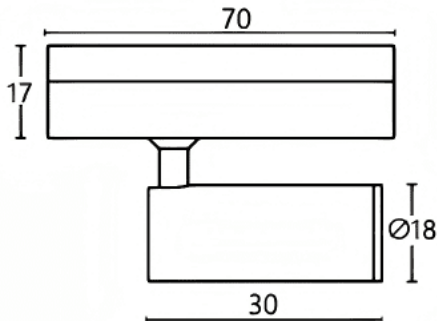

### Tube tracklight

Lavov tracklight from the family CABINET type Tube tracklight with a power of 1W and a 36° beam angle. Finished in white colour. Dimensions  $\varnothing 18 \times 30 \text{ mm}$ . With a total lumen output of 100lm and a luminous efficiency of 100lm/W. CCT 3000K. Driver ON-OFF, No-dim. Made in Die cast body and PC lens.

### Dimensions

Product dimensions (mm)  $\varnothing 18 \times 30 \text{ mm}$

### Product

Real power (W)	1
Real luminous flux (Lm)	100
Luminous efficiency (Lm/W)	100
Beam angle (°)	36°
Colour	white
Control gear included	YES
Control gear	ON-OFF, No-dim
Flicker Free	Yes
Light source	LED
Type of LED	SMD
Average life time (h)	50000hrs L80 B10
Colour temperature (K)	3000
Colour consistency (SDCM)	SDCM3
CRI	90