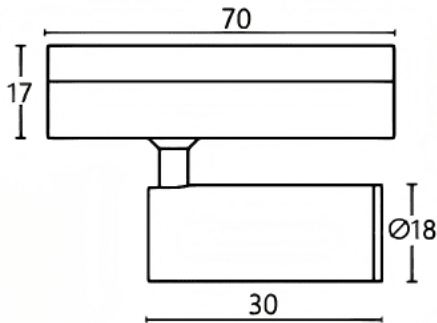

Tube tracklight

Lavov tracklight from the family CABINET type Tube tracklight with a power of 1W and a 36° beam angle. Finished in black colour. Dimensions $\varnothing 18 \times 30 \text{ mm}$. With a total lumen output of 100lm and a luminous efficiency of 100lm/W. CCT 3000K. Driver ON-OFF, No-dim. Made in Die cast body and PC lens.

Dimensions

Product dimensions (mm) $\varnothing 18 \times 30 \text{ mm}$

Scheme

Item code	86.TL23.1331.02
Product type	Indoor
Category	Tracklights
Family	CABINET
Subfamily	Tube tracklight
Pictograms	

Product	
Real power (W)	1
Real luminous flux (Lm)	100
Luminous efficiency (Lm/W)	100
Beam angle (°)	36°
Colour	black
Control gear included	YES
Control gear	ON-OFF, No-dim
Flicker Free	Yes
Light source	LED
Type of LED	SMD
Average life time (h)	50000hrs L80 B10
Colour temperature (K)	3000
Colour consistency (SDCM)	SDCM3
CRI	90