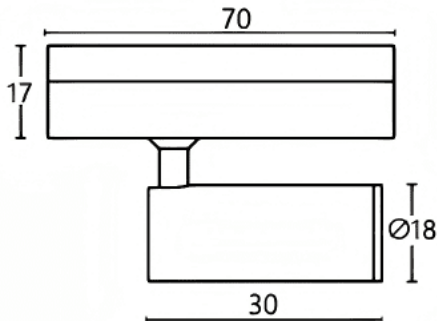

Scheme

Item code	86.TL23.1411.01
Product type	Indoor
Category	Tracklights
Family	CABINET
Subfamily	Tube tracklight
Pictograms	

Product