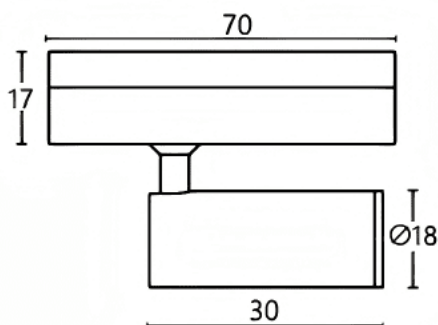

### Tube tracklight

Lavov tracklight from the family CABINET type Tube tracklight with a power of 1W and a 15° beam angle. Finished in white colour. Dimensions  $\varnothing 18 \times 30 \text{ mm}$ . With a total lumen output of 100lm and a luminous efficiency of 100lm/W. CCT 4000K. Driver ON-OFF, No-dim. Made in Die cast body and PC lens.

### Dimensions

Product dimensions (mm)  $\varnothing 18 \times 30 \text{ mm}$

### Scheme

Product	
Real power (W)	1
Real luminous flux (Lm)	100
Luminous efficiency (Lm/W)	100
Beam angle (&ordm;)	15°
Colour	white
Control gear included	YES
Control gear	ON-OFF, No-dim
Flicker Free	Yes
Light source	LED
Type of LED	SMD
Average life time (h)	50000hrs L80 B10
Colour temperature (K)	4000
Colour consistency (SDCM)	SDCM<3
CRI	90