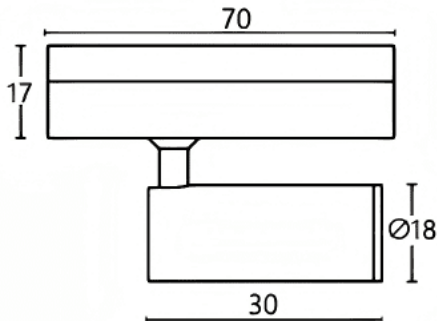

Tube tracklight

Lavov tracklight from the family CABINET type Tube tracklight with a power of 1W and a 15° beam angle. Finished in black colour. Dimensions $\varnothing 18 \times 30 \text{ mm}$. With a total lumen output of 100lm and a luminous efficiency of 100lm/W. CCT 4000K. Driver ON-OFF, No-dim. Made in Die cast body and PC lens.

Item code	86.TL23.1411.02
Product type	Indoor
Category	Tracklights
Family	CABINET
Subfamily	Tube tracklight
Pictograms	

Dimensions

Product dimensions (mm) $\varnothing 18 \times 30 \text{ mm}$

Scheme

Product	
Real power (W)	1
Real luminous flux (Lm)	100
Luminous efficiency (Lm/W)	100
Beam angle (°)	15°
Colour	black
Control gear included	YES
Control gear	ON-OFF, No-dim
Flicker Free	Yes
Light source	LED
Type of LED	SMD
Average life time (h)	50000hrs L80 B10
Colour temperature (K)	4000
Colour consistency (SDCM)	SDCM3
CRI	90