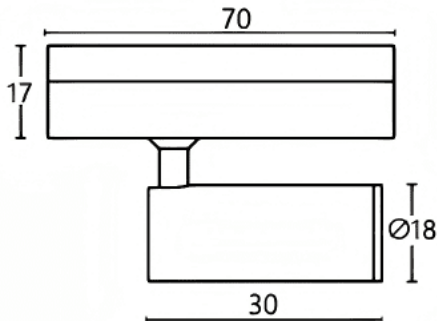

Tube tracklight

Lavov tracklight from the family CABINET type Tube tracklight with a power of 1W and a 15° beam angle. Finished in black colour. Dimensions $\varnothing 18 \times 30 \text{ mm}$. With a total lumen output of 100lm and a luminous efficiency of 100lm/W. CCT 4000K. Driver ON-OFF, No-dim. Made in Die cast body and PC lens.

Dimensions

Product dimensions (mm) $\varnothing 18 \times 30 \text{ mm}$

Scheme

Item code	86.TL23.1411.02
Product type	Indoor
Category	Tracklights
Family	CABINET
Subfamily	Tube tracklight
Pictograms	

Product	
Real power (W)	1
Real luminous flux (Lm)	100
Luminous efficiency (Lm/W)	100
Beam angle (º)	15°
Colour	black
Control gear included	YES
Control gear	ON-OFF, No-dim
Flicker Free	Yes
Light source	LED
Type of LED	SMD
Average life time (h)	50000hrs L80 B10
Colour temperature (K)	4000
Colour consistency (SDCM)	SDCM<3
CRI	90