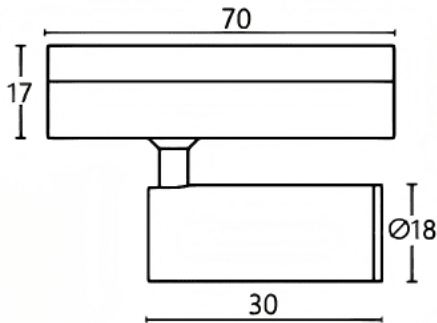

Tube tracklight

Lavov tracklight from the family CABINET type Tube tracklight with a power of 1W and a 24° beam angle. Finished in white colour. Dimensions $\varnothing 18 \times 30 \text{mm}$. With a total lumen output of 100lm and a luminous efficiency of 100lm/W. CCT 4000K. Driver ON-OFF, No-dim. Made in Die cast body and PC lens.

Dimensions

Product dimensions (mm) $\varnothing 18 \times 30 \text{mm}$

Scheme

Product