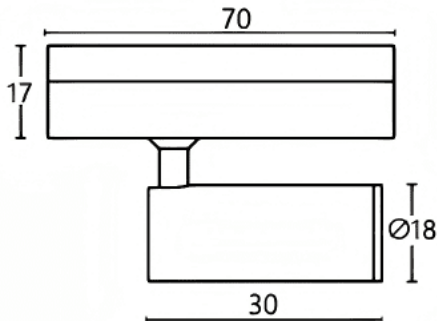

### Tube tracklight

Lavov tracklight from the family CABINET type Tube tracklight with a power of 1W and a 24° beam angle. Finished in white colour. Dimensions  $\varnothing 18 \times 30 \text{ mm}$ . With a total lumen output of 100lm and a luminous efficiency of 100lm/W. CCT 4000K. Driver ON-OFF, No-dim. Made in Die cast body and PC lens.

#### Dimensions

Product dimensions (mm)  $\varnothing 18 \times 30 \text{ mm}$

#### Scheme

Item code	86.TL23.1421.01
Product type	Indoor
Category	Tracklights
Family	CABINET
Subfamily	Tube tracklight
Pictograms	

Product	
Real power (W)	1
Real luminous flux (Lm)	100
Luminous efficiency (Lm/W)	100
Beam angle (&ordm;)	24°
Colour	white
Control gear included	YES
Control gear	ON-OFF, No-dim
Flicker Free	Yes
Light source	LED
Type of LED	SMD
Average life time (h)	50000hrs L80 B10
Colour temperature (K)	4000
Colour consistency (SDCM)	SDCM<3
CRI	90