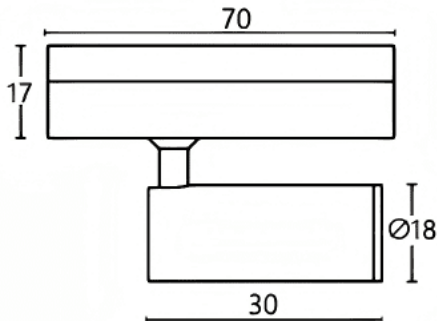

Tube tracklight

Lavov tracklight from the family CABINET type Tube tracklight with a power of 1W and a 24° beam angle. Finished in black colour. Dimensions $\varnothing 18 \times 30 \text{ mm}$. With a total lumen output of 100lm and a luminous efficiency of 100lm/W. CCT 4000K. Driver ON-OFF, No-dim. Made in Die cast body and PC lens.

Dimensions

Product dimensions (mm) $\varnothing 18 \times 30 \text{ mm}$

Scheme

Item code	86.TL23.1421.02
Product type	Indoor
Category	Tracklights
Family	CABINET
Subfamily	Tube tracklight
Pictograms	

Product	
Real power (W)	1
Real luminous flux (Lm)	100
Luminous efficiency (Lm/W)	100
Beam angle (º)	24°
Colour	black
Control gear included	YES
Control gear	ON-OFF, No-dim
Flicker Free	Yes
Light source	LED
Type of LED	SMD
Average life time (h)	50000hrs L80 B10
Colour temperature (K)	4000
Colour consistency (SDCM)	SDCM<3
CRI	90