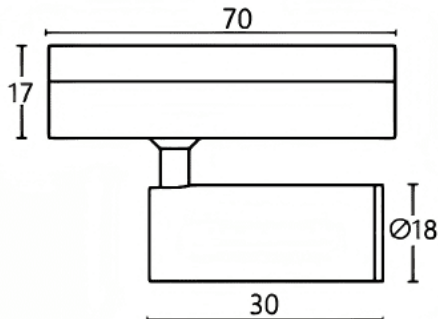

Tube tracklight

Lavov tracklight from the family CABINET type Tube tracklight with a power of 1W and a 36° beam angle. Finished in white colour. Dimensions $\varnothing 18 \times 30 \text{ mm}$. With a total lumen output of 100lm and a luminous efficiency of 100lm/W. CCT 4000K. Driver ON-OFF, No-dim. Made in Die cast body and PC lens.

Dimensions

Product dimensions (mm) $\varnothing 18 \times 30 \text{ mm}$

Scheme

Item code	86.TL23.1431.01
Product type	Indoor
Category	Tracklights
Family	CABINET
Subfamily	Tube tracklight
Pictograms	

Product	
Real power (W)	1
Real luminous flux (Lm)	100
Luminous efficiency (Lm/W)	100
Beam angle (º)	36°
Colour	white
Control gear included	YES
Control gear	ON-OFF, No-dim
Flicker Free	Yes
Light source	LED
Type of LED	SMD
Average life time (h)	50000hrs L80 B10
Colour temperature (K)	4000
Colour consistency (SDCM)	SDCM<3
CRI	90