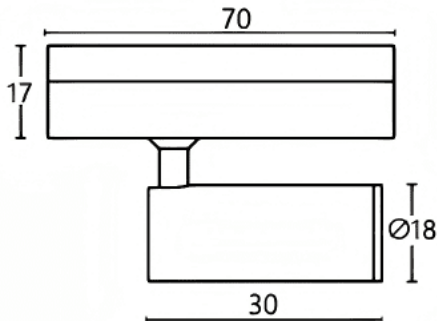

Tube tracklight

Lavov tracklight from the family CABINET type Tube tracklight with a power of 1W and a 36° beam angle. Finished in white colour. Dimensions $\varnothing 18 \times 30 \text{ mm}$. With a total lumen output of 100lm and a luminous efficiency of 100lm/W. CCT 4000K. Driver ON-OFF, No-dim. Made in Die cast body and PC lens.

Dimensions

Product dimensions (mm) $\varnothing 18 \times 30 \text{ mm}$

Scheme

Item code	86.TL23.1431.01
Product type	Indoor
Category	Tracklights
Family	CABINET
Subfamily	Tube tracklight
Pictograms	

Product	
Real power (W)	1
Real luminous flux (Lm)	100
Luminous efficiency (Lm/W)	100
Beam angle (°)	36°
Colour	white
Control gear included	YES
Control gear	ON-OFF, No-dim
Flicker Free	Yes
Light source	LED
Type of LED	SMD
Average life time (h)	50000hrs L80 B10
Colour temperature (K)	4000
Colour consistency (SDCM)	SDCM3
CRI	90