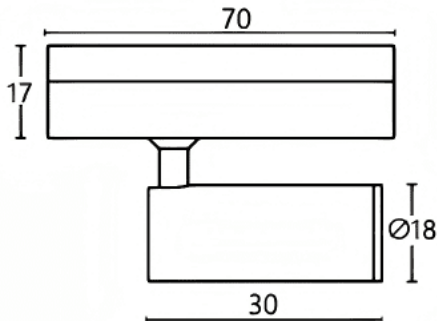

Tube tracklight

Lavov tracklight from the family CABINET type Tube tracklight with a power of 1W and a 36° beam angle. Finished in black colour. Dimensions $\varnothing 18 \times 30 \text{mm}$. With a total lumen output of 100lm and a luminous efficiency of 100lm/W. CCT 4000K. Driver ON-OFF, No-dim. Made in Die cast body and PC lens.

Item code	86.TL23.1431.02
Product type	Indoor
Category	Tracklights
Family	CABINET
Subfamily	Tube tracklight
Pictograms	

Dimensions

Product dimensions (mm) $\varnothing 18 \times 30 \text{mm}$

Scheme

Product	
Real power (W)	1
Real luminous flux (Lm)	100
Luminous efficiency (Lm/W)	100
Beam angle (º)	36°
Colour	black
Control gear included	YES
Control gear	ON-OFF, No-dim
Flicker Free	Yes
Light source	LED
Type of LED	SMD
Average life time (h)	50000hrs L80 B10
Colour temperature (K)	4000
Colour consistency (SDCM)	SDCM<3
CRI	90