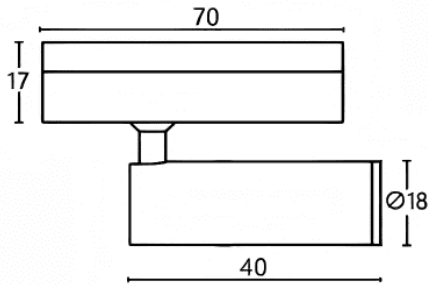

### Tube tracklight

Lavov tracklight from the family CABINET type Tube tracklight with a power of 2W and a 15° beam angle. Finished in white colour. Dimensions  $\varnothing 18 \times 40 \text{ mm}$ . With a total lumen output of 200lm and a luminous efficiency of 100lm/W. CCT 2700K. Driver ON-OFF, No-dim. Made in Die cast body and PC lens.

### Dimensions

Product dimensions (mm)  $\varnothing 18 \times 40 \text{ mm}$

### Scheme

Item code	86.TL23.2211.01
Product type	Indoor
Category	Tracklights
Family	CABINET
Subfamily	Tube tracklight
Pictograms	

Product	
Real power (W)	2
Real luminous flux (Lm)	200
Luminous efficiency (Lm/W)	100
Beam angle (°)	15°
Colour	white
Control gear included	YES
Control gear	ON-OFF, No-dim
Flicker Free	Yes
Light source	LED
Type of LED	SMD
Average life time (h)	50000hrs L80 B10
Colour temperature (K)	2700
Colour consistency (SDCM)	SDCM3
CRI	90