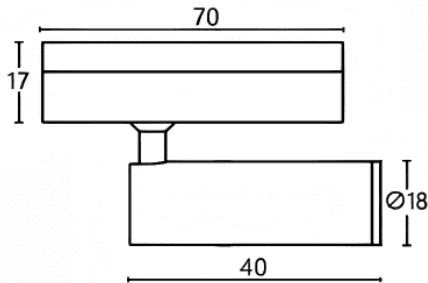

Tube tracklight

Lavov tracklight from the family CABINET type Tube tracklight with a power of 2W and a 15° beam angle. Finished in white colour. Dimensions $\varnothing 18 \times 40 \text{ mm}$. With a total lumen output of 200lm and a luminous efficiency of 100lm/W. CCT 2700K. Driver ON-OFF, No-dim. Made in Die cast body and PC lens.

Item code	86.TL23.2211.01
Product type	Indoor
Category	Tracklights
Family	CABINET
Subfamily	Tube tracklight
Pictograms	    

Dimensions

Product dimensions (mm) $\varnothing 18 \times 40 \text{ mm}$

Scheme

Product	
Real power (W)	2
Real luminous flux (Lm)	200
Luminous efficiency (Lm/W)	100
Beam angle (°)	15°
Colour	white
Control gear included	YES
Control gear	ON-OFF, No-dim
Flicker Free	Yes
Average life time (h)	50000hrs L80 B10
Colour temperature (K)	2700
Colour consistency (SDCM)	SDCM<3
CRI	90