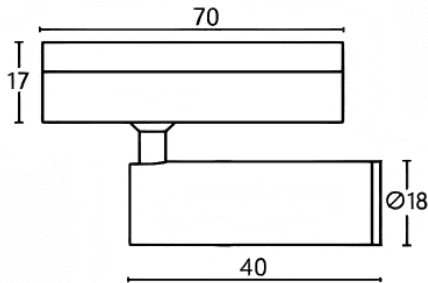

Tube tracklight

Lavov tracklight from the family CABINET type Tube tracklight with a power of 2W and a 15° beam angle. Finished in black colour. Dimensions $\varnothing 18 \times 40 \text{ mm}$. With a total lumen output of 200lm and a luminous efficiency of 100lm/W. CCT 2700K. Driver ON-OFF, No-dim. Made in Die cast body and PC lens.

Dimensions

Product dimensions (mm) $\varnothing 18 \times 40 \text{ mm}$

Scheme

Item code	86.TL23.2211.02
Product type	Indoor
Category	Tracklights
Family	CABINET
Subfamily	Tube tracklight
Pictograms	

Product	
Real power (W)	2
Real luminous flux (Lm)	200
Luminous efficiency (Lm/W)	100
Beam angle (º)	15°
Colour	black
Control gear included	YES
Control gear	ON-OFF, No-dim
Flicker Free	Yes
Light source	LED
Type of LED	SMD
Average life time (h)	50000hrs L80 B10
Colour temperature (K)	2700
Colour consistency (SDCM)	SDCM<3
CRI	90