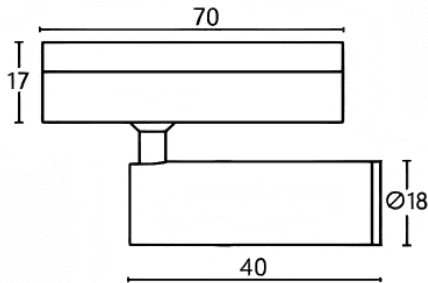

Tube tracklight

Lavov tracklight from the family CABINET type Tube tracklight with a power of 2W and a 24° beam angle. Finished in white colour. Dimensions $\varnothing 18 \times 40 \text{ mm}$. With a total lumen output of 200lm and a luminous efficiency of 100lm/W. CCT 2700K. Driver ON-OFF, No-dim. Made in Die cast body and PC lens.

Dimensions

Product dimensions (mm) $\varnothing 18 \times 40 \text{ mm}$

Scheme

Item code	86.TL23.2221.01
Product type	Indoor
Category	Tracklights
Family	CABINET
Subfamily	Tube tracklight
Pictograms	

Product	
Real power (W)	2
Real luminous flux (Lm)	200
Luminous efficiency (Lm/W)	100
Beam angle (º)	24°
Colour	white
Control gear included	YES
Control gear	ON-OFF, No-dim
Flicker Free	Yes
Light source	LED
Type of LED	SMD
Average life time (h)	50000hrs L80 B10
Colour temperature (K)	2700
Colour consistency (SDCM)	SDCM<3
CRI	90