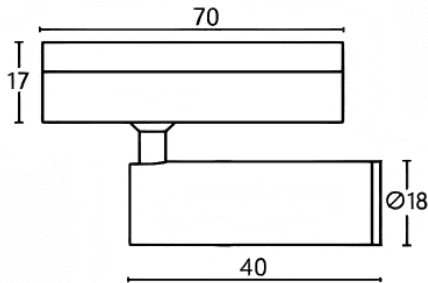

Tube tracklight

Lavov tracklight from the family CABINET type Tube tracklight with a power of 2W and a 24° beam angle. Finished in white colour. Dimensions $\varnothing 18 \times 40 \text{ mm}$. With a total lumen output of 200lm and a luminous efficiency of 100lm/W. CCT 2700K. Driver ON-OFF, No-dim. Made in Die cast body and PC lens.

Dimensions

Product dimensions (mm) $\varnothing 18 \times 40 \text{ mm}$

Scheme

Item code	86.TL23.2221.01
Product type	Indoor
Category	Tracklights
Family	CABINET
Subfamily	Tube tracklight
Pictograms	

Product	
Real power (W)	2
Real luminous flux (Lm)	200
Luminous efficiency (Lm/W)	100
Beam angle (°)	24°
Colour	white
Control gear included	YES
Control gear	ON-OFF, No-dim
Flicker Free	Yes
Light source	LED
Type of LED	SMD
Average life time (h)	50000hrs L80 B10
Colour temperature (K)	2700
Colour consistency (SDCM)	SDCM3
CRI	90