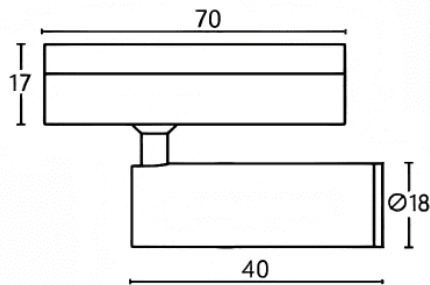

Tube tracklight

Lavov tracklight from the family CABINET type Tube tracklight with a power of 2W and a 24° beam angle. Finished in white colour. Dimensions $\varnothing 18 \times 40 \text{ mm}$. With a total lumen output of 200lm and a luminous efficiency of 100lm/W. CCT 2700K. Driver ON-OFF, No-dim. Made in Die cast body and PC lens.

Item code	86.TL23.2231.01
Product type	Indoor
Category	Tracklights
Family	CABINET
Subfamily	Tube tracklight
Pictograms	

Dimensions

Product dimensions (mm) $\varnothing 18 \times 40 \text{ mm}$

Scheme

Product	
Real power (W)	2
Real luminous flux (Lm)	200
Luminous efficiency (Lm/W)	100
Beam angle (°)	24°
Colour	white
Control gear included	YES
Control gear	ON-OFF, No-dim
Flicker Free	Yes
Light source	LED
Type of LED	SMD
Average life time (h)	50000hrs L80 B10
Colour temperature (K)	2700
Colour consistency (SDCM)	SDCM3
CRI	90