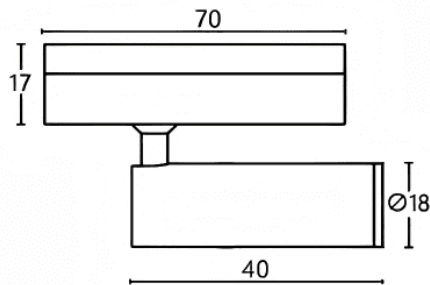

### Tube tracklight

Lavov tracklight from the family CABINET type Tube tracklight with a power of 2W and a 24° beam angle. Finished in white colour. Dimensions  $\varnothing 18 \times 40 \text{ mm}$ . With a total lumen output of 200lm and a luminous efficiency of 100lm/W. CCT 2700K. Driver ON-OFF, No-dim. Made in Die cast body and PC lens.

### Dimensions

Product dimensions (mm)  $\varnothing 18 \times 40 \text{ mm}$

### Scheme

Product	
Real power (W)	2
Real luminous flux (Lm)	200
Luminous efficiency (Lm/W)	100
Beam angle (°)	24°
Colour	white
Control gear included	YES
Control gear	ON-OFF, No-dim
Flicker Free	Yes
Average life time (h)	50000hrs L80 B10
Colour temperature (K)	2700
Colour consistency (SDCM)	SDCM<3
CRI	90