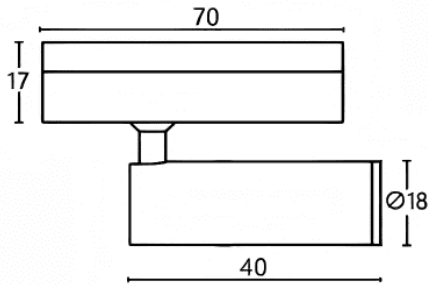

### Tube tracklight

Lavov tracklight from the family CABINET type Tube tracklight with a power of 2W and a 15° beam angle. Finished in white colour. Dimensions  $\varnothing 18 \times 40 \text{ mm}$ . With a total lumen output of 200lm and a luminous efficiency of 100lm/W. CCT 3000K. Driver ON-OFF, No-dim. Made in Die cast body and PC lens.

#### Dimensions

Product dimensions (mm)  $\varnothing 18 \times 40 \text{ mm}$

#### Scheme

Item code	86.TL23.2311.01
Product type	Indoor
Category	Tracklights
Family	CABINET
Subfamily	Tube tracklight
Pictograms	

Product	
Real power (W)	2
Real luminous flux (Lm)	200
Luminous efficiency (Lm/W)	100
Beam angle (°)	15°
Colour	white
Control gear included	YES
Control gear	ON-OFF, No-dim
Flicker Free	Yes
Light source	LED
Type of LED	SMD
Average life time (h)	50000hrs L80 B10
Colour temperature (K)	3000
Colour consistency (SDCM)	SDCM3
CRI	90