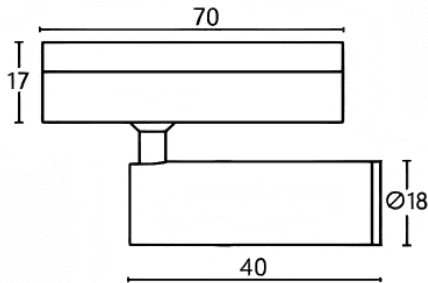

Tube tracklight

Lavov tracklight from the family CABINET type Tube tracklight with a power of 2W and a 15° beam angle. Finished in white colour. Dimensions $\varnothing 18 \times 40 \text{ mm}$. With a total lumen output of 200lm and a luminous efficiency of 100lm/W. CCT 3000K. Driver ON-OFF, No-dim. Made in Die cast body and PC lens.

Dimensions

Product dimensions (mm) $\varnothing 18 \times 40 \text{ mm}$

Scheme

Item code	86.TL23.2311.01
Product type	Indoor
Category	Tracklights
Family	CABINET
Subfamily	Tube tracklight
Pictograms	

Product	
Real power (W)	2
Real luminous flux (Lm)	200
Luminous efficiency (Lm/W)	100
Beam angle (º)	15°
Colour	white
Control gear included	YES
Control gear	ON-OFF, No-dim
Flicker Free	Yes
Light source	LED
Type of LED	SMD
Average life time (h)	50000hrs L80 B10
Colour temperature (K)	3000
Colour consistency (SDCM)	SDCM<3
CRI	90