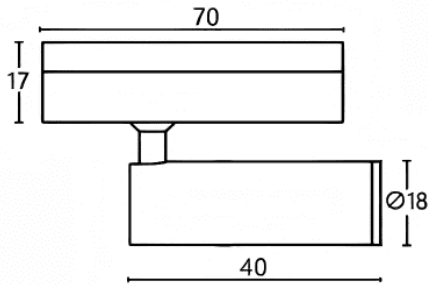

### Tube tracklight

Lavov tracklight from the family CABINET type Tube tracklight with a power of 2W and a 15° beam angle. Finished in black colour. Dimensions  $\varnothing 18 \times 40 \text{ mm}$ . With a total lumen output of 200lm and a luminous efficiency of 100lm/W. CCT 3000K. Driver ON-OFF, No-dim. Made in Die cast body and PC lens.

#### Dimensions

Product dimensions (mm)  $\varnothing 18 \times 40 \text{ mm}$

#### Scheme

Item code	86.TL23.2311.02
Product type	Indoor
Category	Tracklights
Family	CABINET
Subfamily	Tube tracklight
Pictograms	

Product	
Real power (W)	2
Real luminous flux (Lm)	200
Luminous efficiency (Lm/W)	100
Beam angle (°)	15°
Colour	black
Control gear included	YES
Control gear	ON-OFF, No-dim
Flicker Free	Yes
Light source	LED
Type of LED	SMD
Average life time (h)	50000hrs L80 B10
Colour temperature (K)	3000
Colour consistency (SDCM)	SDCM3
CRI	90