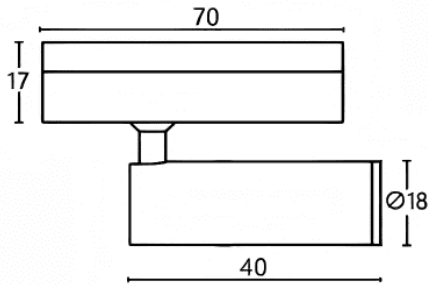

Scheme

Item code	86.TL23.2311.02
Product type	Indoor
Category	Tracklights
Family	CABINET
Subfamily	Tube tracklight
Pictograms	

Product	
Real power (W)	2
Real luminous flux (Lm)	200
Luminous efficiency (Lm/W)	100
Beam angle (°)	15°
Colour	black
Control gear included	YES
Control gear	ON-OFF, No-dim
Flicker Free	Yes
Light source	LED
Type of LED	SMD
Average life time (h)	50000hrs L80 B10
Colour temperature (K)	3000
Colour consistency (SDCM)	SDCM3
CRI	90