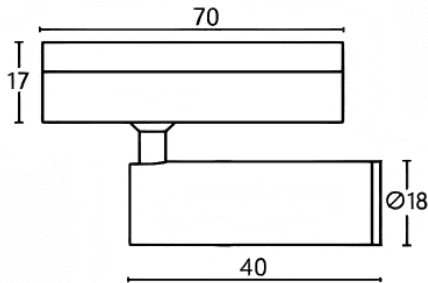

Tube tracklight

Lavov tracklight from the family CABINET type Tube tracklight with a power of 2W and a 24° beam angle. Finished in white colour. Dimensions $\varnothing 18 \times 40 \text{ mm}$. With a total lumen output of 200lm and a luminous efficiency of 100lm/W. CCT 3000K. Driver ON-OFF, No-dim. Made in Die cast body and PC lens.

Dimensions

Product dimensions (mm) $\varnothing 18 \times 40 \text{ mm}$

Scheme

Item code	86.TL23.2321.01
Product type	Indoor
Category	Tracklights
Family	CABINET
Subfamily	Tube tracklight
Pictograms	

Product	
Real power (W)	2
Real luminous flux (Lm)	200
Luminous efficiency (Lm/W)	100
Beam angle (°)	24°
Colour	white
Control gear included	YES
Control gear	ON-OFF, No-dim
Flicker Free	Yes
Light source	LED
Type of LED	SMD
Average life time (h)	50000hrs L80 B10
Colour temperature (K)	3000
Colour consistency (SDCM)	SDCM3
CRI	90