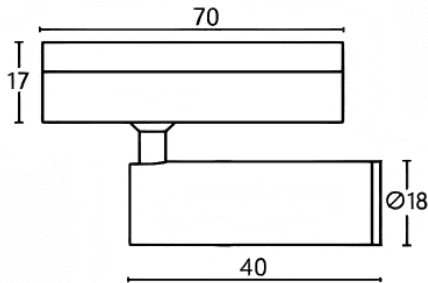

Tube tracklight

Lavov tracklight from the family CABINET type Tube tracklight with a power of 2W and a 24° beam angle. Finished in black colour. Dimensions $\varnothing 18 \times 40 \text{ mm}$. With a total lumen output of 200lm and a luminous efficiency of 100lm/W. CCT 3000K. Driver ON-OFF, No-dim. Made in Die cast body and PC lens.

Dimensions

Product dimensions (mm) $\varnothing 18 \times 40 \text{ mm}$

Scheme

Item code	86.TL23.2321.02
Product type	Indoor
Category	Tracklights
Family	CABINET
Subfamily	Tube tracklight
Pictograms	

Product	
Real power (W)	2
Real luminous flux (Lm)	200
Luminous efficiency (Lm/W)	100
Beam angle (º)	24°
Colour	black
Control gear included	YES
Control gear	ON-OFF, No-dim
Flicker Free	Yes
Light source	LED
Type of LED	SMD
Average life time (h)	50000hrs L80 B10
Colour temperature (K)	3000
Colour consistency (SDCM)	SDCM<3
CRI	90