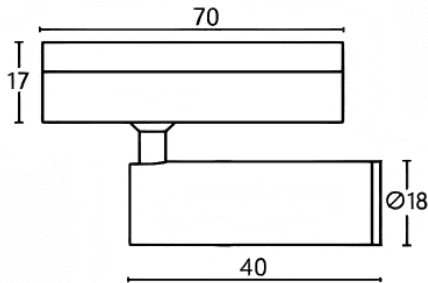

Scheme

Item code	86.TL23.2331.01
Product type	Indoor
Category	Tracklights
Family	CABINET
Subfamily	Tube tracklight
Pictograms	

Product	
Real power (W)	2
Real luminous flux (Lm)	200
Luminous efficiency (Lm/W)	100
Beam angle (&ordm;)	24°
Colour	white
Control gear included	YES
Control gear	ON-OFF, No-dim
Flicker Free	Yes
Light source	LED
Type of LED	SMD
Average life time (h)	50000hrs L80 B10
Colour temperature (K)	3000
Colour consistency (SDCM)	SDCM<3
CRI	90