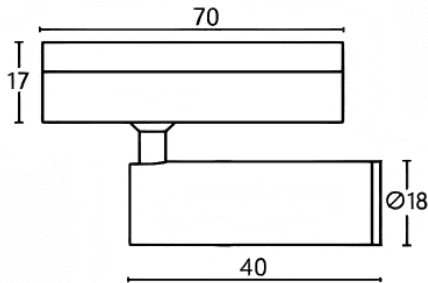

### Tube tracklight

Lavov tracklight from the family CABINET type Tube tracklight with a power of 2W and a 24° beam angle. Finished in white colour. Dimensions  $\varnothing 18 \times 40 \text{ mm}$ . With a total lumen output of 200lm and a luminous efficiency of 100lm/W. CCT 3000K. Driver ON-OFF, No-dim. Made in Die cast body and PC lens.

#### Dimensions

Product dimensions (mm)  $\varnothing 18 \times 40 \text{ mm}$

#### Scheme

Item code	86.TL23.2331.01
Product type	Indoor
Category	Tracklights
Family	CABINET
Subfamily	Tube tracklight
Pictograms	

Product	
Real power (W)	2
Real luminous flux (Lm)	200
Luminous efficiency (Lm/W)	100
Beam angle (&ordm;)	24°
Colour	white
Control gear included	YES
Control gear	ON-OFF, No-dim
Flicker Free	Yes
Light source	LED
Type of LED	SMD
Average life time (h)	50000hrs L80 B10
Colour temperature (K)	3000
Colour consistency (SDCM)	SDCM<3
CRI	90