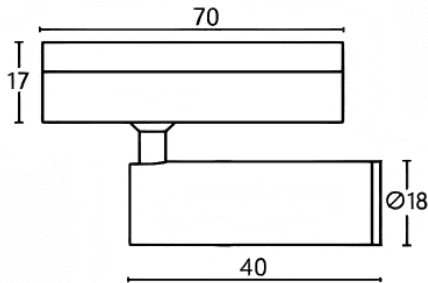

### Tube tracklight

Lavov tracklight from the family CABINET type Tube tracklight with a power of 2W and a 15° beam angle. Finished in white colour. Dimensions  $\varnothing 18 \times 40 \text{ mm}$ . With a total lumen output of 200lm and a luminous efficiency of 100lm/W. CCT 4000K. Driver ON-OFF, No-dim. Made in Die cast body and PC lens.

#### Dimensions

Product dimensions (mm)  $\varnothing 18 \times 40 \text{ mm}$

#### Scheme

Item code	86.TL23.2411.01
Product type	Indoor
Category	Tracklights
Family	CABINET
Subfamily	Tube tracklight
Pictograms	

Product	
Real power (W)	2
Real luminous flux (Lm)	200
Luminous efficiency (Lm/W)	100
Beam angle (°)	15°
Colour	white
Control gear included	YES
Control gear	ON-OFF, No-dim
Flicker Free	Yes
Light source	LED
Type of LED	SMD
Average life time (h)	50000hrs L80 B10
Colour temperature (K)	4000
Colour consistency (SDCM)	SDCM3
CRI	90