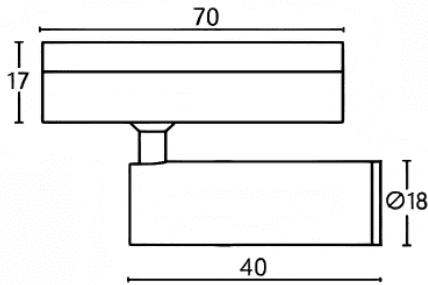

Tube tracklight

Lavov tracklight from the family CABINET type Tube tracklight with a power of 2W and a 15° beam angle. Finished in white colour. Dimensions $\varnothing 18 \times 40 \text{ mm}$. With a total lumen output of 200lm and a luminous efficiency of 100lm/W. CCT 4000K. Driver ON-OFF, No-dim. Made in Die cast body and PC lens.

Dimensions

Product dimensions (mm) $\varnothing 18 \times 40 \text{ mm}$

Scheme

Item code	86.TL23.2411.01
Product type	Indoor
Category	Tracklights
Family	CABINET
Subfamily	Tube tracklight
Pictograms	

Product	
Real power (W)	2
Real luminous flux (Lm)	200
Luminous efficiency (Lm/W)	100
Beam angle (º)	15°
Colour	white
Control gear included	YES
Control gear	ON-OFF, No-dim
Flicker Free	Yes
Light source	LED
Type of LED	SMD
Average life time (h)	50000hrs L80 B10
Colour temperature (K)	4000
Colour consistency (SDCM)	SDCM<3
CRI	90