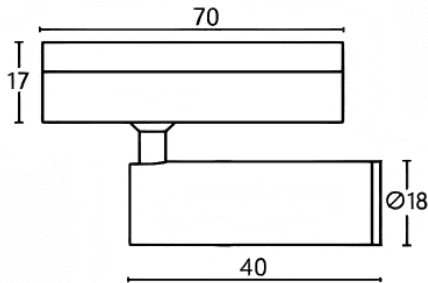

Tube tracklight

Lavov tracklight from the family CABINET type Tube tracklight with a power of 2W and a 15° beam angle. Finished in black colour. Dimensions $\varnothing 18 \times 40 \text{ mm}$. With a total lumen output of 200lm and a luminous efficiency of 100lm/W. CCT 4000K. Driver ON-OFF, No-dim. Made in Die cast body and PC lens.

Dimensions

Product dimensions (mm) $\varnothing 18 \times 40 \text{ mm}$

Scheme

Item code	86.TL23.2411.02
Product type	Indoor
Category	Tracklights
Family	CABINET
Subfamily	Tube tracklight
Pictograms	

Product	
Real power (W)	2
Real luminous flux (Lm)	200
Luminous efficiency (Lm/W)	100
Beam angle (°)	15°
Colour	black
Control gear included	YES
Control gear	ON-OFF, No-dim
Flicker Free	Yes
Light source	LED
Type of LED	SMD
Average life time (h)	50000hrs L80 B10
Colour temperature (K)	4000
Colour consistency (SDCM)	SDCM3
CRI	90