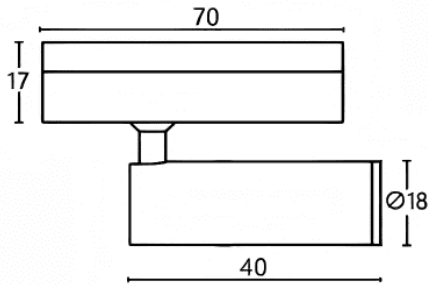

### Tube tracklight

Lavov tracklight from the family CABINET type Tube tracklight with a power of 2W and a 15° beam angle. Finished in black colour. Dimensions  $\varnothing 18 \times 40 \text{ mm}$ . With a total lumen output of 200lm and a luminous efficiency of 100lm/W. CCT 4000K. Driver ON-OFF, No-dim. Made in Die cast body and PC lens.

### Dimensions

Product dimensions (mm)  $\varnothing 18 \times 40 \text{ mm}$

### Scheme

Item code	86.TL23.2411.02
Product type	Indoor
Category	Tracklights
Family	CABINET
Subfamily	Tube tracklight
Pictograms	

Product	
Real power (W)	2
Real luminous flux (Lm)	200
Luminous efficiency (Lm/W)	100
Beam angle (&ordm;)	15°
Colour	black
Control gear included	YES
Control gear	ON-OFF, No-dim
Flicker Free	Yes
Light source	LED
Type of LED	SMD
Average life time (h)	50000hrs L80 B10
Colour temperature (K)	4000
Colour consistency (SDCM)	SDCM<3
CRI	90