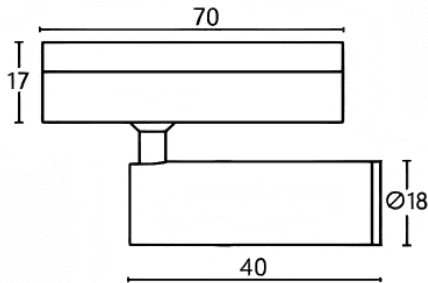

Tube tracklight

Lavov tracklight from the family CABINET type Tube tracklight with a power of 2W and a 24° beam angle. Finished in white colour. Dimensions $\varnothing 18 \times 40 \text{ mm}$. With a total lumen output of 200lm and a luminous efficiency of 100lm/W. CCT 4000K. Driver ON-OFF, No-dim. Made in Die cast body and PC lens.

Dimensions

Product dimensions (mm) $\varnothing 18 \times 40 \text{ mm}$

Scheme

Item code	86.TL23.2421.01
Product type	Indoor
Category	Tracklights
Family	CABINET
Subfamily	Tube tracklight
Pictograms	

Product	
Real power (W)	2
Real luminous flux (Lm)	200
Luminous efficiency (Lm/W)	100
Beam angle (º)	24°
Colour	white
Control gear included	YES
Control gear	ON-OFF, No-dim
Flicker Free	Yes
Light source	LED
Type of LED	SMD
Average life time (h)	50000hrs L80 B10
Colour temperature (K)	4000
Colour consistency (SDCM)	SDCM<3
CRI	90