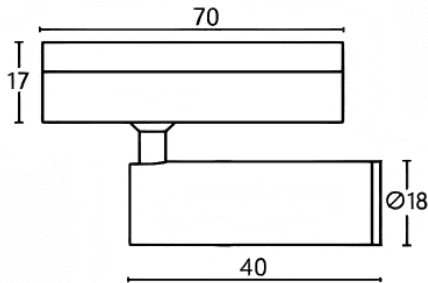

### Tube tracklight

Lavov tracklight from the family CABINET type Tube tracklight with a power of 2W and a 24° beam angle. Finished in white colour. Dimensions  $\varnothing 18 \times 40 \text{ mm}$ . With a total lumen output of 200lm and a luminous efficiency of 100lm/W. CCT 4000K. Driver ON-OFF, No-dim. Made in Die cast body and PC lens.

#### Dimensions

Product dimensions (mm)  $\varnothing 18 \times 40 \text{ mm}$

#### Scheme

Item code	86.TL23.2421.01
Product type	Indoor
Category	Tracklights
Family	CABINET
Subfamily	Tube tracklight
Pictograms	

Product	
Real power (W)	2
Real luminous flux (Lm)	200
Luminous efficiency (Lm/W)	100
Beam angle (°)	24°
Colour	white
Control gear included	YES
Control gear	ON-OFF, No-dim
Flicker Free	Yes
Light source	LED
Type of LED	SMD
Average life time (h)	50000hrs L80 B10
Colour temperature (K)	4000
Colour consistency (SDCM)	SDCM3
CRI	90