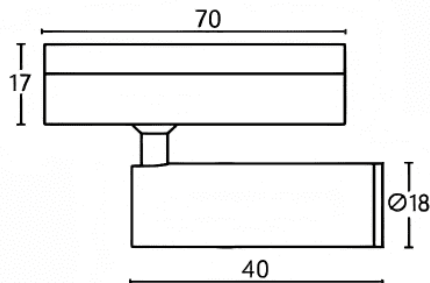

Tube tracklight

Lavov tracklight from the family CABINET type Tube tracklight with a power of 2W and a 24° beam angle. Finished in black colour. Dimensions $\varnothing 18 \times 40 \text{ mm}$. With a total lumen output of 200lm and a luminous efficiency of 100lm/W. CCT 4000K. Driver ON-OFF, No-dim. Made in Die cast body and PC lens.

Item code	86.TL23.2421.02
Product type	Indoor
Category	Tracklights
Family	CABINET
Subfamily	Tube tracklight
Pictograms	

Dimensions

Product dimensions (mm) $\varnothing 18 \times 40 \text{ mm}$

Scheme

Product	
Real power (W)	2
Real luminous flux (Lm)	200
Luminous efficiency (Lm/W)	100
Beam angle (°)	24°
Colour	black
Control gear included	YES
Control gear	ON-OFF, No-dim
Flicker Free	Yes
Light source	LED
Type of LED	SMD
Average life time (h)	50000hrs L80 B10
Colour temperature (K)	4000
Colour consistency (SDCM)	SDCM3
CRI	90