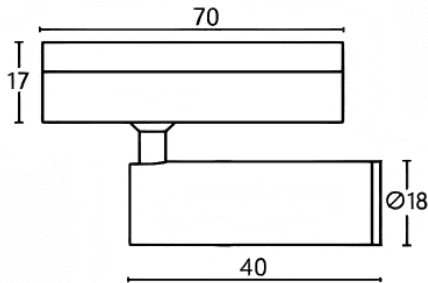

Tube tracklight

Lavov tracklight from the family CABINET type Tube tracklight with a power of 2W and a 24° beam angle. Finished in black colour. Dimensions $\varnothing 18 \times 40 \text{ mm}$. With a total lumen output of 200lm and a luminous efficiency of 100lm/W. CCT 4000K. Driver ON-OFF, No-dim. Made in Die cast body and PC lens.

Dimensions

Product dimensions (mm) $\varnothing 18 \times 40 \text{ mm}$

Scheme

| | |
|--------------|---|
| Item code | 86.TL23.2421.02 |
| Product type | Indoor |
| Category | Tracklights |
| Family | CABINET |
| Subfamily | Tube tracklight |
| Pictograms |  |

| | |
|----------------------------|------------------|
| Product | |
| Real power (W) | 2 |
| Real luminous flux (Lm) | 200 |
| Luminous efficiency (Lm/W) | 100 |
| Beam angle (º) | 24° |
| Colour | black |
| Control gear included | YES |
| Control gear | ON-OFF, No-dim |
| Flicker Free | Yes |
| Light source | LED |
| Type of LED | SMD |
| Average life time (h) | 50000hrs L80 B10 |
| Colour temperature (K) | 4000 |
| Colour consistency (SDCM) | SDCM<3 |
| CRI | 90 |