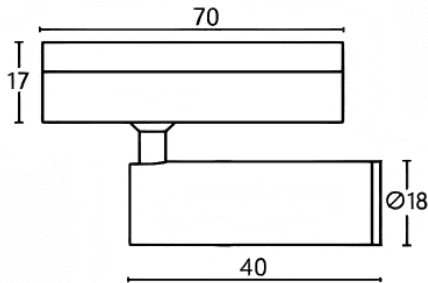

### Tube tracklight

Lavov tracklight from the family CABINET type Tube tracklight with a power of 2W and a 24° beam angle. Finished in white colour. Dimensions  $\varnothing 18 \times 40 \text{mm}$ . With a total lumen output of 200lm and a luminous efficiency of 100lm/W. CCT 4000K. Driver ON-OFF, No-dim. Made in Die cast body and PC lens.

### Dimensions

Product dimensions (mm)  $\varnothing 18 \times 40 \text{mm}$

### Scheme

Item code	86.TL23.2431.01
Product type	Indoor
Category	Tracklights
Family	CABINET
Subfamily	Tube tracklight
Pictograms	
Product	
Real power (W)	2
Real luminous flux (Lm)	200
Luminous efficiency (Lm/W)	100
Beam angle (&ordm;)	24°
Colour	white
Control gear included	YES
Control gear	ON-OFF, No-dim
Flicker Free	Yes
Light source	LED
Type of LED	SMD
Average life time (h)	50000hrs L80 B10
Colour temperature (K)	4000
Colour consistency (SDCM)	SDCM<3
CRI	90