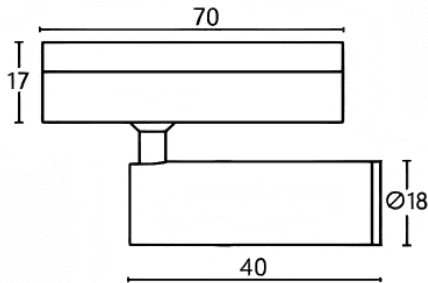

### Tube tracklight

Lavov tracklight from the family CABINET type Tube tracklight with a power of 2W and a 24° beam angle. Finished in black colour. Dimensions  $\varnothing 18 \times 40 \text{ mm}$ . With a total lumen output of 200lm and a luminous efficiency of 100lm/W. CCT 4000K. Driver ON-OFF, No-dim. Made in Die cast body and PC lens.

### Dimensions

Product dimensions (mm)  $\varnothing 18 \times 40 \text{ mm}$

### Scheme

Item code	86.TL23.2431.02
Product type	Indoor
Category	Tracklights
Family	CABINET
Subfamily	Tube tracklight
Pictograms	

Product	
Real power (W)	2
Real luminous flux (Lm)	200
Luminous efficiency (Lm/W)	100
Beam angle (&ordm;)	24°
Colour	black
Control gear included	YES
Control gear	ON-OFF, No-dim
Flicker Free	Yes
Light source	LED
Type of LED	SMD
Average life time (h)	50000hrs L80 B10
Colour temperature (K)	4000
Colour consistency (SDCM)	SDCM<3
CRI	90