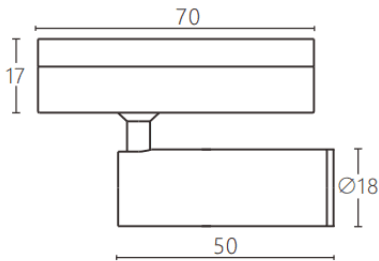

Scheme

Item code	86.TL23.3211.01
Product type	Indoor
Category	Tracklights
Family	CABINET
Subfamily	Tube tracklight
Pictograms	

CRI
90

IP
20

50000h
L80B10

Product