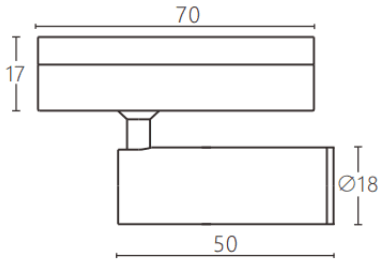

Tube tracklight

Lavov tracklight from the family CABINET type Tube tracklight with a power of 3W and a 15° beam angle. Finished in white colour. Dimensions $\varnothing 18 \times 50 \text{ mm}$. With a total lumen output of 300lm and a luminous efficiency of 100lm/W. CCT 2700K. Driver ON-OFF, No-dim. Made in Die cast body and PC lens.

Dimensions

Product dimensions (mm) $\varnothing 18 \times 50 \text{ mm}$

Scheme

Item code	86.TL23.3211.01
Product type	Indoor
Category	Tracklights
Family	CABINET
Subfamily	Tube tracklight
Pictograms	

Product	
Real power (W)	3
Real luminous flux (Lm)	300
Luminous efficiency (Lm/W)	100
Beam angle (º)	15°
Colour	white
Control gear included	YES
Control gear	ON-OFF, No-dim
Flicker Free	Yes
Light source	LED
Type of LED	SMD
Average life time (h)	50000hrs L80 B10
Colour temperature (K)	2700
Colour consistency (SDCM)	SDCM<3
CRI	90