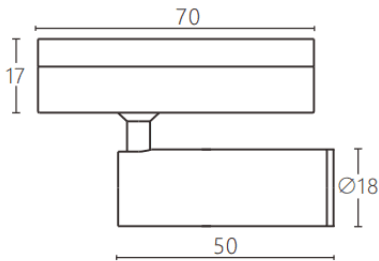

Tube tracklight

Lavov tracklight from the family CABINET type Tube tracklight with a power of 3W and a 15° beam angle. Finished in black colour. Dimensions $\varnothing 18 \times 50 \text{ mm}$. With a total lumen output of 300lm and a luminous efficiency of 100lm/W. CCT 2700K. Driver ON-OFF, No-dim. Made in Die cast body and PC lens.

Dimensions

Product dimensions (mm) $\varnothing 18 \times 50 \text{ mm}$

Scheme

Item code	86.TL23.3211.02
Product type	Indoor
Category	Tracklights
Family	CABINET
Subfamily	Tube tracklight
Pictograms	

Product	
Real power (W)	3
Real luminous flux (Lm)	300
Luminous efficiency (Lm/W)	100
Beam angle (°)	15°
Colour	black
Control gear included	YES
Control gear	ON-OFF, No-dim
Flicker Free	Yes
Light source	LED
Type of LED	SMD
Average life time (h)	50000hrs L80 B10
Colour temperature (K)	2700
Colour consistency (SDCM)	SDCM3
CRI	90