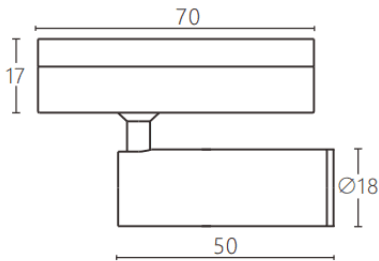

### Tube tracklight

Lavov tracklight from the family CABINET type Tube tracklight with a power of 3W and a 24° beam angle. Finished in white colour. Dimensions  $\varnothing 18 \times 50 \text{ mm}$ . With a total lumen output of 300lm and a luminous efficiency of 100lm/W. CCT 2700K. Driver ON-OFF, No-dim. Made in Die cast body and PC lens.

#### Dimensions

Product dimensions (mm)  $\varnothing 18 \times 50 \text{ mm}$

#### Scheme

Item code	86.TL23.3221.01
Product type	Indoor
Category	Tracklights
Family	CABINET
Subfamily	Tube tracklight
Pictograms	

Product	
Real power (W)	3
Real luminous flux (Lm)	300
Luminous efficiency (Lm/W)	100
Beam angle (°)	24°
Colour	white
Control gear included	YES
Control gear	ON-OFF, No-dim
Flicker Free	Yes
Light source	LED
Type of LED	SMD
Average life time (h)	50000hrs L80 B10
Colour temperature (K)	2700
Colour consistency (SDCM)	SDCM3
CRI	90