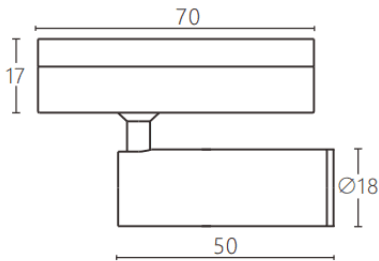

Scheme

Item code	86.TL23.3221.02
Product type	Indoor
Category	Tracklights
Family	CABINET
Subfamily	Tube tracklight
Pictograms	

Product