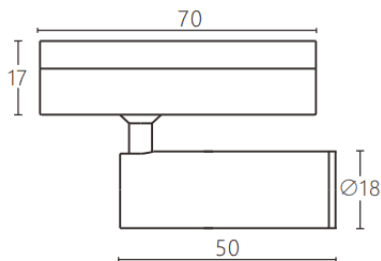

Tube tracklight

Lavov tracklight from the family CABINET type Tube tracklight with a power of 3W and a 24° beam angle. Finished in black colour. Dimensions $\varnothing 18 \times 50 \text{ mm}$. With a total lumen output of 300lm and a luminous efficiency of 100lm/W. CCT 2700K. Driver ON-OFF, No-dim. Made in Die cast body and PC lens.

Item code	86.TL23.3221.02
Product type	Indoor
Category	Tracklights
Family	CABINET
Subfamily	Tube tracklight
Pictograms	

Dimensions

Product dimensions (mm) $\varnothing 18 \times 50 \text{ mm}$

Scheme

Product	
Real power (W)	3
Real luminous flux (Lm)	300
Luminous efficiency (Lm/W)	100
Beam angle (°)	24°
Colour	black
Control gear included	YES
Control gear	ON-OFF, No-dim
Flicker Free	Yes
Light source	LED
Type of LED	SMD
Average life time (h)	50000hrs L80 B10
Colour temperature (K)	2700
Colour consistency (SDCM)	SDCM3
CRI	90