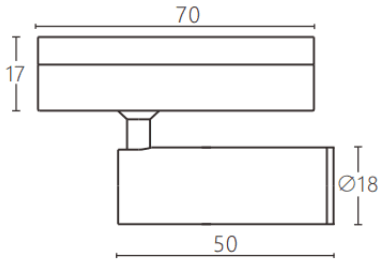

Scheme

Item code	86.TL23.3231.01
Product type	Indoor
Category	Tracklights
Family	CABINET
Subfamily	Tube tracklight
Pictograms	

Product