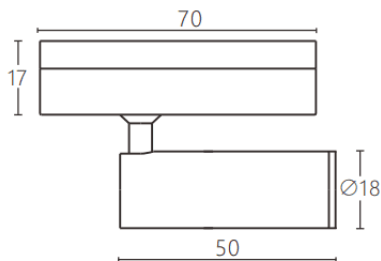

Tube tracklight

Lavov tracklight from the family CABINET type Tube tracklight with a power of 3W and a 24° beam angle. Finished in black colour. Dimensions $\varnothing 18 \times 50 \text{ mm}$. With a total lumen output of 300lm and a luminous efficiency of 100lm/W. CCT 2700K. Driver ON-OFF, No-dim. Made in Die cast body and PC lens.

Dimensions

Product dimensions (mm) $\varnothing 18 \times 50 \text{ mm}$

Scheme

Item code	86.TL23.3231.02
Product type	Indoor
Category	Tracklights
Family	CABINET
Subfamily	Tube tracklight
Pictograms	

Product	
Real power (W)	3
Real luminous flux (Lm)	300
Luminous efficiency (Lm/W)	100
Beam angle (º)	24°
Colour	black
Control gear included	YES
Control gear	ON-OFF, No-dim
Flicker Free	Yes
Light source	LED
Type of LED	SMD
Average life time (h)	50000hrs L80 B10
Colour temperature (K)	2700
Colour consistency (SDCM)	SDCM<3
CRI	90