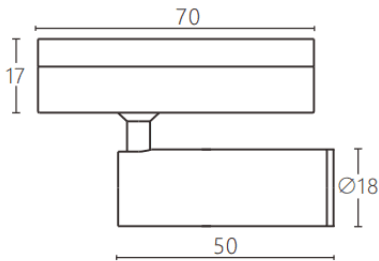

Tube tracklight

Lavov tracklight from the family CABINET type Tube tracklight with a power of 3W and a 24° beam angle. Finished in black colour. Dimensions $\varnothing 18 \times 50 \text{mm}$. With a total lumen output of 300lm and a luminous efficiency of 100lm/W. CCT 2700K. Driver ON-OFF, No-dim. Made in Die cast body and PC lens.

Dimensions

Product dimensions (mm) $\varnothing 18 \times 50 \text{mm}$

Scheme

Item code	86.TL23.3231.02
Product type	Indoor
Category	Tracklights
Family	CABINET
Subfamily	Tube tracklight
Pictograms	

Product	
Real power (W)	3
Real luminous flux (Lm)	300
Luminous efficiency (Lm/W)	100
Beam angle (°)	24°
Colour	black
Control gear included	YES
Control gear	ON-OFF, No-dim
Flicker Free	Yes
Light source	LED
Type of LED	SMD
Average life time (h)	50000hrs L80 B10
Colour temperature (K)	2700
Colour consistency (SDCM)	SDCM3
CRI	90