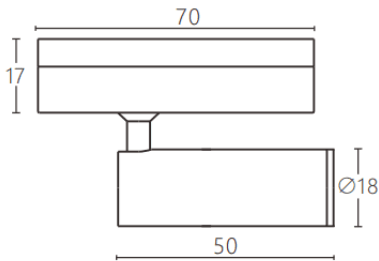

Tube tracklight

Lavov tracklight from the family CABINET type Tube tracklight with a power of 3W and a 15° beam angle. Finished in white colour. Dimensions $\varnothing 18 \times 50 \text{ mm}$. With a total lumen output of 300lm and a luminous efficiency of 100lm/W. CCT 3000K. Driver ON-OFF, No-dim. Made in Die cast body and PC lens.

Item code	86.TL23.3311.01
Product type	Indoor
Category	Tracklights
Family	CABINET
Subfamily	Tube tracklight
Pictograms	    

Dimensions

Product dimensions (mm) $\varnothing 18 \times 50 \text{ mm}$

Scheme

Product

Real power (W)	3
Real luminous flux (Lm)	300
Luminous efficiency (Lm/W)	100
Beam angle (°)	15°
Colour	white
Control gear included	YES
Control gear	ON-OFF, No-dim
Flicker Free	Yes
Average life time (h)	50000hrs L80 B10
Colour temperature (K)	3000
Colour consistency (SDCM)	SDCM<3
CRI	90