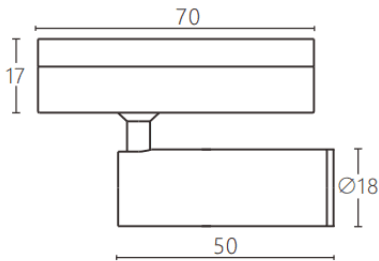

Scheme

Item code	86.TL23.3311.01
Product type	Indoor
Category	Tracklights
Family	CABINET
Subfamily	Tube tracklight
Pictograms	

Product