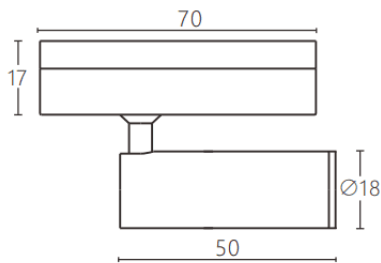

Tube tracklight

Lavov tracklight from the family CABINET type Tube tracklight with a power of 3W and a 15° beam angle. Finished in white colour. Dimensions $\varnothing 18 \times 50 \text{ mm}$. With a total lumen output of 300lm and a luminous efficiency of 100lm/W. CCT 3000K. Driver ON-OFF, No-dim. Made in Die cast body and PC lens.

Dimensions

Product dimensions (mm) $\varnothing 18 \times 50 \text{ mm}$

Scheme

Item code	86.TL23.3311.01
Product type	Indoor
Category	Tracklights
Family	CABINET
Subfamily	Tube tracklight
Pictograms	

Product	
Real power (W)	3
Real luminous flux (Lm)	300
Luminous efficiency (Lm/W)	100
Beam angle (°)	15°
Colour	white
Control gear included	YES
Control gear	ON-OFF, No-dim
Flicker Free	Yes
Light source	LED
Type of LED	SMD
Average life time (h)	50000hrs L80 B10
Colour temperature (K)	3000
Colour consistency (SDCM)	SDCM3
CRI	90