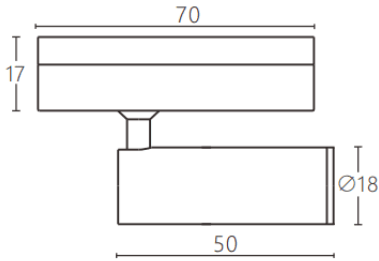

Scheme

Item code	86.TL23.3311.01
Product type	Indoor
Category	Tracklights
Family	CABINET
Subfamily	Tube tracklight
Pictograms	

Product