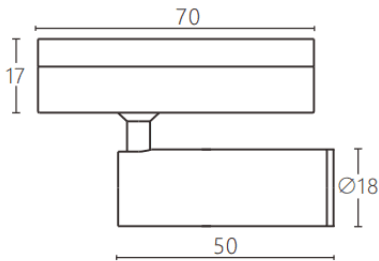

Tube tracklight

Lavov tracklight from the family CABINET type Tube tracklight with a power of 3W and a 15° beam angle. Finished in black colour. Dimensions $\varnothing 18 \times 50 \text{ mm}$. With a total lumen output of 300lm and a luminous efficiency of 100lm/W. CCT 3000K. Driver ON-OFF, No-dim. Made in Die cast body and PC lens.

Dimensions

Product dimensions (mm) $\varnothing 18 \times 50 \text{ mm}$

Scheme

Item code	86.TL23.3311.02
Product type	Indoor
Category	Tracklights
Family	CABINET
Subfamily	Tube tracklight
Pictograms	

Product	
Real power (W)	3
Real luminous flux (Lm)	300
Luminous efficiency (Lm/W)	100
Beam angle (º)	15°
Colour	black
Control gear included	YES
Control gear	ON-OFF, No-dim
Flicker Free	Yes
Light source	LED
Type of LED	SMD
Average life time (h)	50000hrs L80 B10
Colour temperature (K)	3000
Colour consistency (SDCM)	SDCM<3
CRI	90