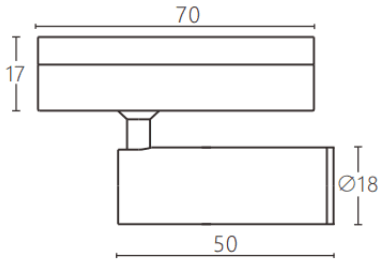

Tube tracklight

Lavov tracklight from the family CABINET type Tube tracklight with a power of 3W and a 15° beam angle. Finished in black colour. Dimensions $\varnothing 18 \times 50 \text{ mm}$. With a total lumen output of 300lm and a luminous efficiency of 100lm/W. CCT 3000K. Driver ON-OFF, No-dim. Made in Die cast body and PC lens.

Dimensions

Product dimensions (mm) $\varnothing 18 \times 50 \text{ mm}$

Scheme

Item code	86.TL23.3311.02
Product type	Indoor
Category	Tracklights
Family	CABINET
Subfamily	Tube tracklight
Pictograms	

Product	
Real power (W)	3
Real luminous flux (Lm)	300
Luminous efficiency (Lm/W)	100
Beam angle (°)	15°
Colour	black
Control gear included	YES
Control gear	ON-OFF, No-dim
Flicker Free	Yes
Light source	LED
Type of LED	SMD
Average life time (h)	50000hrs L80 B10
Colour temperature (K)	3000
Colour consistency (SDCM)	SDCM3
CRI	90