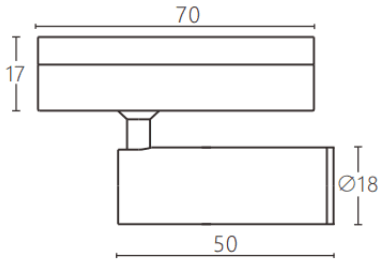

Scheme

Item code	86.TL23.3321.01
Product type	Indoor
Category	Tracklights
Family	CABINET
Subfamily	Tube tracklight
Pictograms	

Product