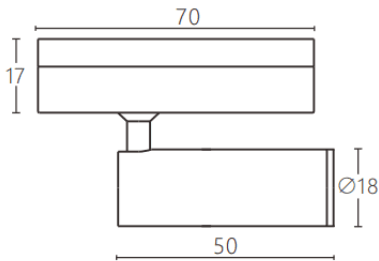

Tube tracklight

Lavov tracklight from the family CABINET type Tube tracklight with a power of 3W and a 24° beam angle. Finished in white colour. Dimensions $\varnothing 18 \times 50 \text{ mm}$. With a total lumen output of 300lm and a luminous efficiency of 100lm/W. CCT 3000K. Driver ON-OFF, No-dim. Made in Die cast body and PC lens.

Item code	86.TL23.3321.01
Product type	Indoor
Category	Tracklights
Family	CABINET
Subfamily	Tube tracklight
Pictograms	

Dimensions

Product dimensions (mm) $\varnothing 18 \times 50 \text{ mm}$

Scheme

Product	
Real power (W)	3
Real luminous flux (Lm)	300
Luminous efficiency (Lm/W)	100
Beam angle (º)	24°
Colour	white
Control gear included	YES
Control gear	ON-OFF, No-dim
Flicker Free	Yes
Light source	LED
Type of LED	SMD
Average life time (h)	50000hrs L80 B10
Colour temperature (K)	3000
Colour consistency (SDCM)	SDCM<3
CRI	90