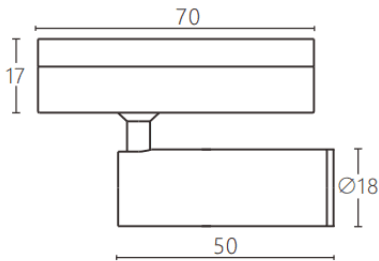

### Tube tracklight

Lavov tracklight from the family CABINET type Tube tracklight with a power of 3W and a 24° beam angle. Finished in black colour. Dimensions  $\varnothing 18 \times 50 \text{mm}$ . With a total lumen output of 300lm and a luminous efficiency of 100lm/W. CCT 3000K. Driver ON-OFF, No-dim. Made in Die cast body and PC lens.

#### Dimensions

Product dimensions (mm)  $\varnothing 18 \times 50 \text{mm}$

#### Scheme

Item code	86.TL23.3321.02
Product type	Indoor
Category	Tracklights
Family	CABINET
Subfamily	Tube tracklight
Pictograms	

Product	
Real power (W)	3
Real luminous flux (Lm)	300
Luminous efficiency (Lm/W)	100
Beam angle (&ordm;)	24°
Colour	black
Control gear included	YES
Control gear	ON-OFF, No-dim
Flicker Free	Yes
Light source	LED
Type of LED	SMD
Average life time (h)	50000hrs L80 B10
Colour temperature (K)	3000
Colour consistency (SDCM)	SDCM<3
CRI	90