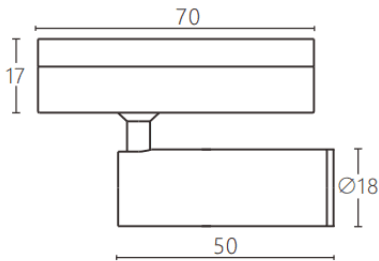

Tube tracklight

Lavov tracklight from the family CABINET type Tube tracklight with a power of 3W and a 24° beam angle. Finished in black colour. Dimensions $\varnothing 18 \times 50 \text{ mm}$. With a total lumen output of 300lm and a luminous efficiency of 100lm/W. CCT 3000K. Driver ON-OFF, No-dim. Made in Die cast body and PC lens.

Dimensions

Product dimensions (mm) $\varnothing 18 \times 50 \text{ mm}$

Scheme

| | |
|--------------|-----------------|
| Item code | 86.TL23.3321.02 |
| Product type | Indoor |
| Category | Tracklights |
| Family | CABINET |
| Subfamily | Tube tracklight |
| Pictograms | |

| | |
|----------------------------|------------------|
| Product | |
| Real power (W) | 3 |
| Real luminous flux (Lm) | 300 |
| Luminous efficiency (Lm/W) | 100 |
| Beam angle (°) | 24° |
| Colour | black |
| Control gear included | YES |
| Control gear | ON-OFF, No-dim |
| Flicker Free | Yes |
| Light source | LED |
| Type of LED | SMD |
| Average life time (h) | 50000hrs L80 B10 |
| Colour temperature (K) | 3000 |
| Colour consistency (SDCM) | SDCM3 |
| CRI | 90 |