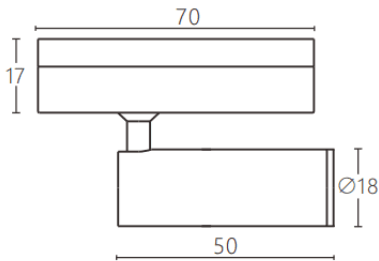

Tube tracklight

Lavov tracklight from the family CABINET type Tube tracklight with a power of 3W and a 24° beam angle. Finished in white colour. Dimensions $\varnothing 18 \times 50 \text{ mm}$. With a total lumen output of 300lm and a luminous efficiency of 100lm/W. CCT 3000K. Driver ON-OFF, No-dim. Made in Die cast body and PC lens.

Item code	86.TL23.3331.01
Product type	Indoor
Category	Tracklights
Family	CABINET
Subfamily	Tube tracklight
Pictograms	

Dimensions

Product dimensions (mm) $\varnothing 18 \times 50 \text{ mm}$

Scheme

Product	
Real power (W)	3
Real luminous flux (Lm)	300
Luminous efficiency (Lm/W)	100
Beam angle (°)	24°
Colour	white
Control gear included	YES
Control gear	ON-OFF, No-dim
Flicker Free	Yes
Light source	LED
Type of LED	SMD
Average life time (h)	50000hrs L80 B10
Colour temperature (K)	3000
Colour consistency (SDCM)	SDCM3
CRI	90