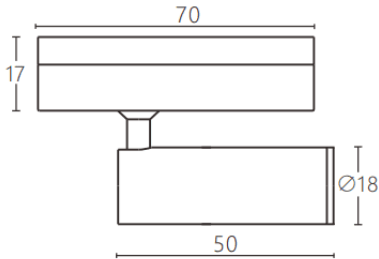

Scheme

Item code	86.TL23.3331.01
Product type	Indoor
Category	Tracklights
Family	CABINET
Subfamily	Tube tracklight
Pictograms	

Product