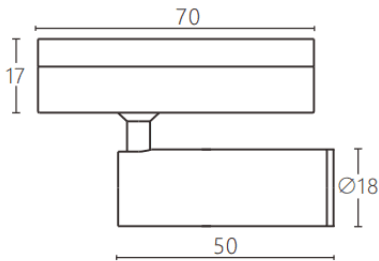

Tube tracklight

Lavov tracklight from the family CABINET type Tube tracklight with a power of 3W and a 24° beam angle. Finished in black colour. Dimensions $\varnothing 18 \times 50 \text{ mm}$. With a total lumen output of 300lm and a luminous efficiency of 100lm/W. CCT 3000K. Driver ON-OFF, No-dim. Made in Die cast body and PC lens.

Dimensions

Product dimensions (mm) $\varnothing 18 \times 50 \text{ mm}$

Scheme

Item code	86.TL23.3331.02
Product type	Indoor
Category	Tracklights
Family	CABINET
Subfamily	Tube tracklight
Pictograms	

Product	
Real power (W)	3
Real luminous flux (Lm)	300
Luminous efficiency (Lm/W)	100
Beam angle (°)	24°
Colour	black
Control gear included	YES
Control gear	ON-OFF, No-dim
Flicker Free	Yes
Light source	LED
Type of LED	SMD
Average life time (h)	50000hrs L80 B10
Colour temperature (K)	3000
Colour consistency (SDCM)	SDCM3
CRI	90