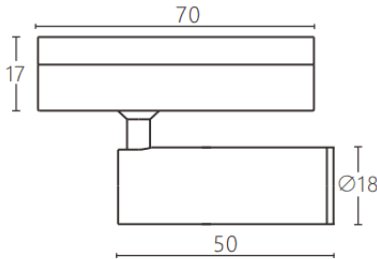

Tube tracklight

Lavov tracklight from the family CABINET type Tube tracklight with a power of 3W and a 24° beam angle. Finished in black colour. Dimensions $\varnothing 18 \times 50 \text{ mm}$. With a total lumen output of 300lm and a luminous efficiency of 100lm/W. CCT 3000K. Driver ON-OFF, No-dim. Made in Die cast body and PC lens.

Dimensions

Product dimensions (mm) $\varnothing 18 \times 50 \text{ mm}$

Scheme

Item code	86.TL23.3331.02
Product type	Indoor
Category	Tracklights
Family	CABINET
Subfamily	Tube tracklight
Pictograms	

Product	
Real power (W)	3
Real luminous flux (Lm)	300
Luminous efficiency (Lm/W)	100
Beam angle (º)	24°
Colour	black
Control gear included	YES
Control gear	ON-OFF, No-dim
Flicker Free	Yes
Light source	LED
Type of LED	SMD
Average life time (h)	50000hrs L80 B10
Colour temperature (K)	3000
Colour consistency (SDCM)	SDCM<3
CRI	90