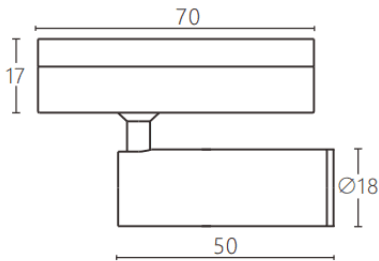

### Tube tracklight

Lavov tracklight from the family CABINET type Tube tracklight with a power of 3W and a 15° beam angle. Finished in white colour. Dimensions  $\varnothing 18 \times 50 \text{ mm}$ . With a total lumen output of 300lm and a luminous efficiency of 100lm/W. CCT 4000K. Driver ON-OFF, No-dim. Made in Die cast body and PC lens.

### Dimensions

Product dimensions (mm)  $\varnothing 18 \times 50 \text{ mm}$

### Scheme

Item code	86.TL23.3411.01
Product type	Indoor
Category	Tracklights
Family	CABINET
Subfamily	Tube tracklight
Pictograms	

Product	
Real power (W)	3
Real luminous flux (Lm)	300
Luminous efficiency (Lm/W)	100
Beam angle (°)	15°
Colour	white
Control gear included	YES
Control gear	ON-OFF, No-dim
Flicker Free	Yes
Light source	LED
Type of LED	SMD
Average life time (h)	50000hrs L80 B10
Colour temperature (K)	4000
Colour consistency (SDCM)	SDCM3
CRI	90