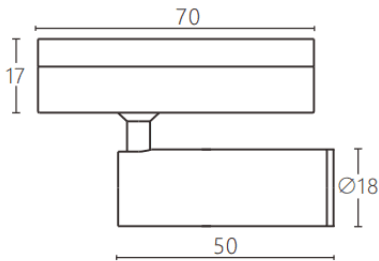

### Tube tracklight

Lavov tracklight from the family CABINET type Tube tracklight with a power of 3W and a 15° beam angle. Finished in white colour. Dimensions  $\varnothing 18 \times 50 \text{mm}$ . With a total lumen output of 300lm and a luminous efficiency of 100lm/W. CCT 4000K. Driver ON-OFF, No-dim. Made in Die cast body and PC lens.

### Dimensions

Product dimensions (mm)  $\varnothing 18 \times 50 \text{mm}$

### Scheme

Item code	86.TL23.3411.01
Product type	Indoor
Category	Tracklights
Family	CABINET
Subfamily	Tube tracklight
Pictograms	

Product	
Real power (W)	3
Real luminous flux (Lm)	300
Luminous efficiency (Lm/W)	100
Beam angle (&ordm;)	15°
Colour	white
Control gear included	YES
Control gear	ON-OFF, No-dim
Flicker Free	Yes
Light source	LED
Type of LED	SMD
Average life time (h)	50000hrs L80 B10
Colour temperature (K)	4000
Colour consistency (SDCM)	SDCM<3
CRI	90