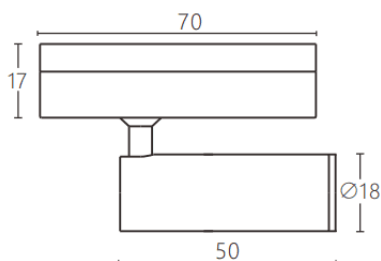

### Tube tracklight

Lavov tracklight from the family CABINET type Tube tracklight with a power of 3W and a 15° beam angle. Finished in black colour. Dimensions  $\varnothing 18 \times 50 \text{mm}$ . With a total lumen output of 300lm and a luminous efficiency of 100lm/W. CCT 4000K. Driver ON-OFF, No-dim. Made in Die cast body and PC lens.

### Dimensions

Product dimensions (mm)  $\varnothing 18 \times 50 \text{mm}$

### Scheme

Product	
Real power (W)	3
Real luminous flux (Lm)	300
Luminous efficiency (Lm/W)	100
Beam angle (&ordm;)	15°
Colour	black
Control gear included	YES
Control gear	ON-OFF, No-dim
Flicker Free	Yes
Light source	LED
Type of LED	SMD
Average life time (h)	50000hrs L80 B10
Colour temperature (K)	4000
Colour consistency (SDCM)	SDCM<3
CRI	90