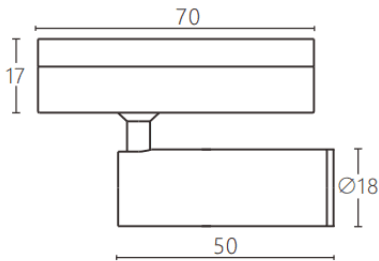

Tube tracklight

Lavov tracklight from the family CABINET type Tube tracklight with a power of 3W and a 15° beam angle. Finished in black colour. Dimensions $\varnothing 18 \times 50 \text{ mm}$. With a total lumen output of 300lm and a luminous efficiency of 100lm/W. CCT 4000K. Driver ON-OFF, No-dim. Made in Die cast body and PC lens.

Dimensions

Product dimensions (mm) $\varnothing 18 \times 50 \text{ mm}$

Scheme

Item code	86.TL23.3411.02
Product type	Indoor
Category	Tracklights
Family	CABINET
Subfamily	Tube tracklight
Pictograms	

Product	
Real power (W)	3
Real luminous flux (Lm)	300
Luminous efficiency (Lm/W)	100
Beam angle (°)	15°
Colour	black
Control gear included	YES
Control gear	ON-OFF, No-dim
Flicker Free	Yes
Light source	LED
Type of LED	SMD
Average life time (h)	50000hrs L80 B10
Colour temperature (K)	4000
Colour consistency (SDCM)	SDCM3
CRI	90