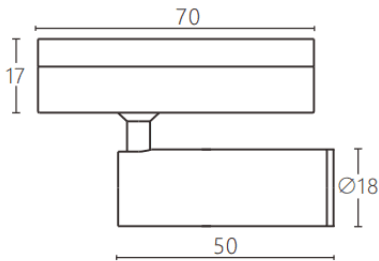

### Tube tracklight

Lavov tracklight from the family CABINET type Tube tracklight with a power of 3W and a 15° beam angle. Finished in black colour. Dimensions  $\varnothing 18 \times 50 \text{ mm}$ . With a total lumen output of 300lm and a luminous efficiency of 100lm/W. CCT 4000K. Driver ON-OFF, No-dim. Made in Die cast body and PC lens.

#### Dimensions

Product dimensions (mm)  $\varnothing 18 \times 50 \text{ mm}$

#### Scheme

Item code	86.TL23.3411.02
Product type	Indoor
Category	Tracklights
Family	CABINET
Subfamily	Tube tracklight
Pictograms	

Product	
Real power (W)	3
Real luminous flux (Lm)	300
Luminous efficiency (Lm/W)	100
Beam angle (°)	15°
Colour	black
Control gear included	YES
Control gear	ON-OFF, No-dim
Flicker Free	Yes
Light source	LED
Type of LED	SMD
Average life time (h)	50000hrs L80 B10
Colour temperature (K)	4000
Colour consistency (SDCM)	SDCM3
CRI	90